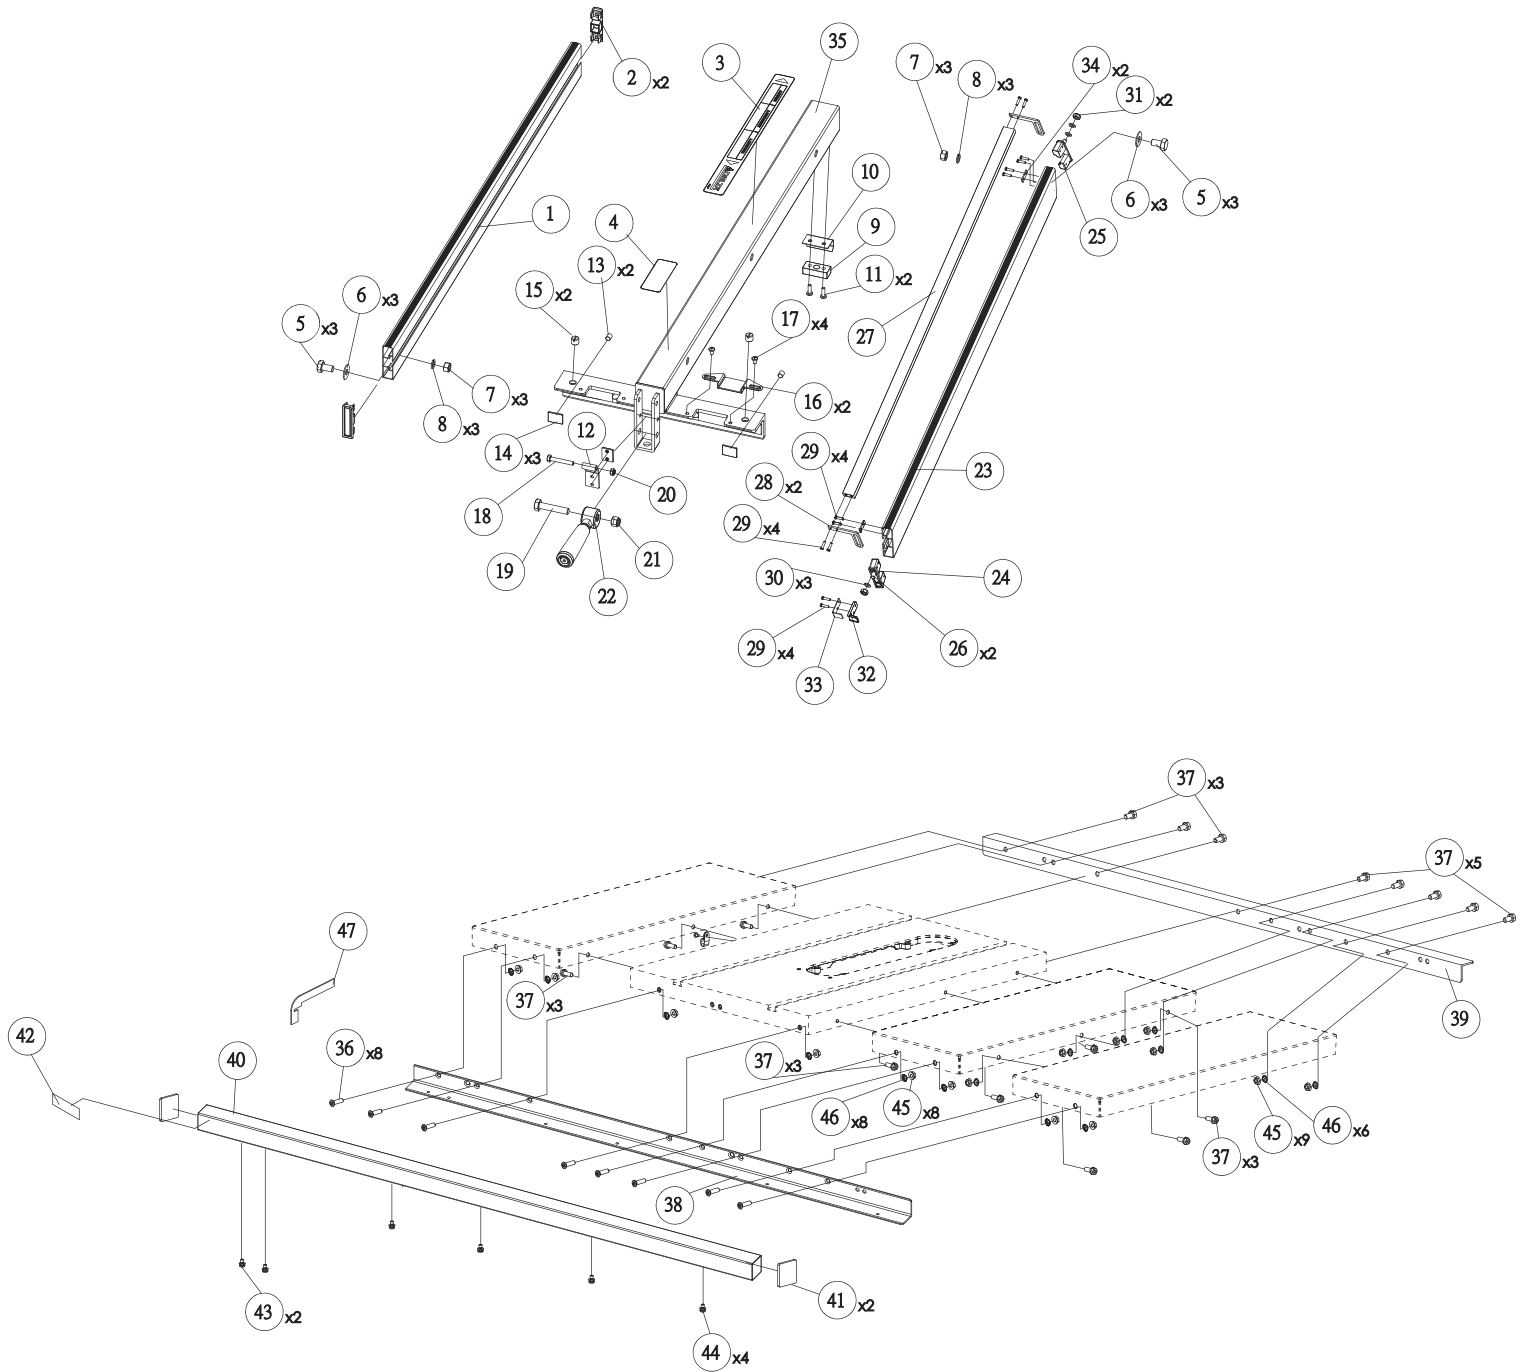

36-T30 T4

TA-10

PART #:DPEC006273

DATE: 12-02-2019

REVISED: 09-26-2022

TABLE SAW FENCE SYSTEM

## REPLACEMENT PARTS

ITEM #	DELTA PART #	DESCRIPTION	QTY	ITEM #	DELTA PART #	DESCRIPTION	QTY
1	DPEC006090	Aluminum Tube	1				
2	DPEC006091	Aluminum Tube End Cap	2				
3	DPEC006154	Fence Label	1				
4	DPEC006155	Fence Label (Small)	1				
5	DPEC006092	Hex Head Screw	6				
6	DPEC003368	Flat Washer	6				
7	DPEC006093	Hex Nut	6				
8	DPEC006094	S Washer	6				
9	DPEC006095	Rear Slider	1				
10	DPEC006096	Rear Hook Plate	1				
11	DPEC006097	Round Head Phillips Screw	2				
12	DPEC006098	Clamp Plate	1				
13	DPEC006099	Set Screw	2				
14	DPEC006100	Square Pad	3				
15	DPEC004389	Plastic Set Screw	2				
16	DPEC006101	Fence Indicator	2				
17	DPEC006102	Flat Head Phillips Screw	4				
18	DPEC006103	Hex Head Screw	1				
19	DPEC006104	Hex Head Screw	1				
20	DPEC003372	Lock Nut	1				
21	DPEC006105	Lock Nut	1				
22	DPEC006106	Cam	1				
23	DPEC006107	Right Aluminum Tube	1				
24	DPEC006175	Fence Front End Cap	1				
25	DPEC006176	Fence Rear End Cap	1				
26	DPEC006177	Lower-Guided Board Shaft	2				
27	DPEC006178	Lower-Guided Board	1				
28	DPEC006179	Lower-Guided Board Link Rod	2				
29	DPEC006180	Round Head Phillips Screw	12				
30	DPEC006181	Flat Washer	3				
31	DPEC003380	Lock Nut	2				
32	DPEC002589	Lower-Guided Board Position Base	1				
33	DPEC006223	Position Base Reinforcement Plate	1				
34	DPEC006183	Fence Reinforcement Plate	2				
35	DPEC006089	Fence Reinforcement Plate	1				
36	DPEC006108	5/16" Countersunk Screw	8				
37	DPEC006109	Hex Socket Screw	17				
38	DPEC003246	Front Fence Rail	1				
39	DPEC003247	Rear Fence Rail	1				
40	DPEC003245	Guide Tube	1				
41	DPEC002928	Tube End Cap	2				
42	DPEC002705	Tube Warning Label	1				
43	DPEC006110	1/4-20 x 1/2" Hex Head Cap Screws	2				
44	DPEC006054	1/4" Pan Head Screw With Washer	4				
45	DPEC006111	5/16 Hex Flange Nut	17				
46	DPEC006112	External Tooth Lock Washer	14				
47	DPEC004083	Rail Alignment Gauge	1				