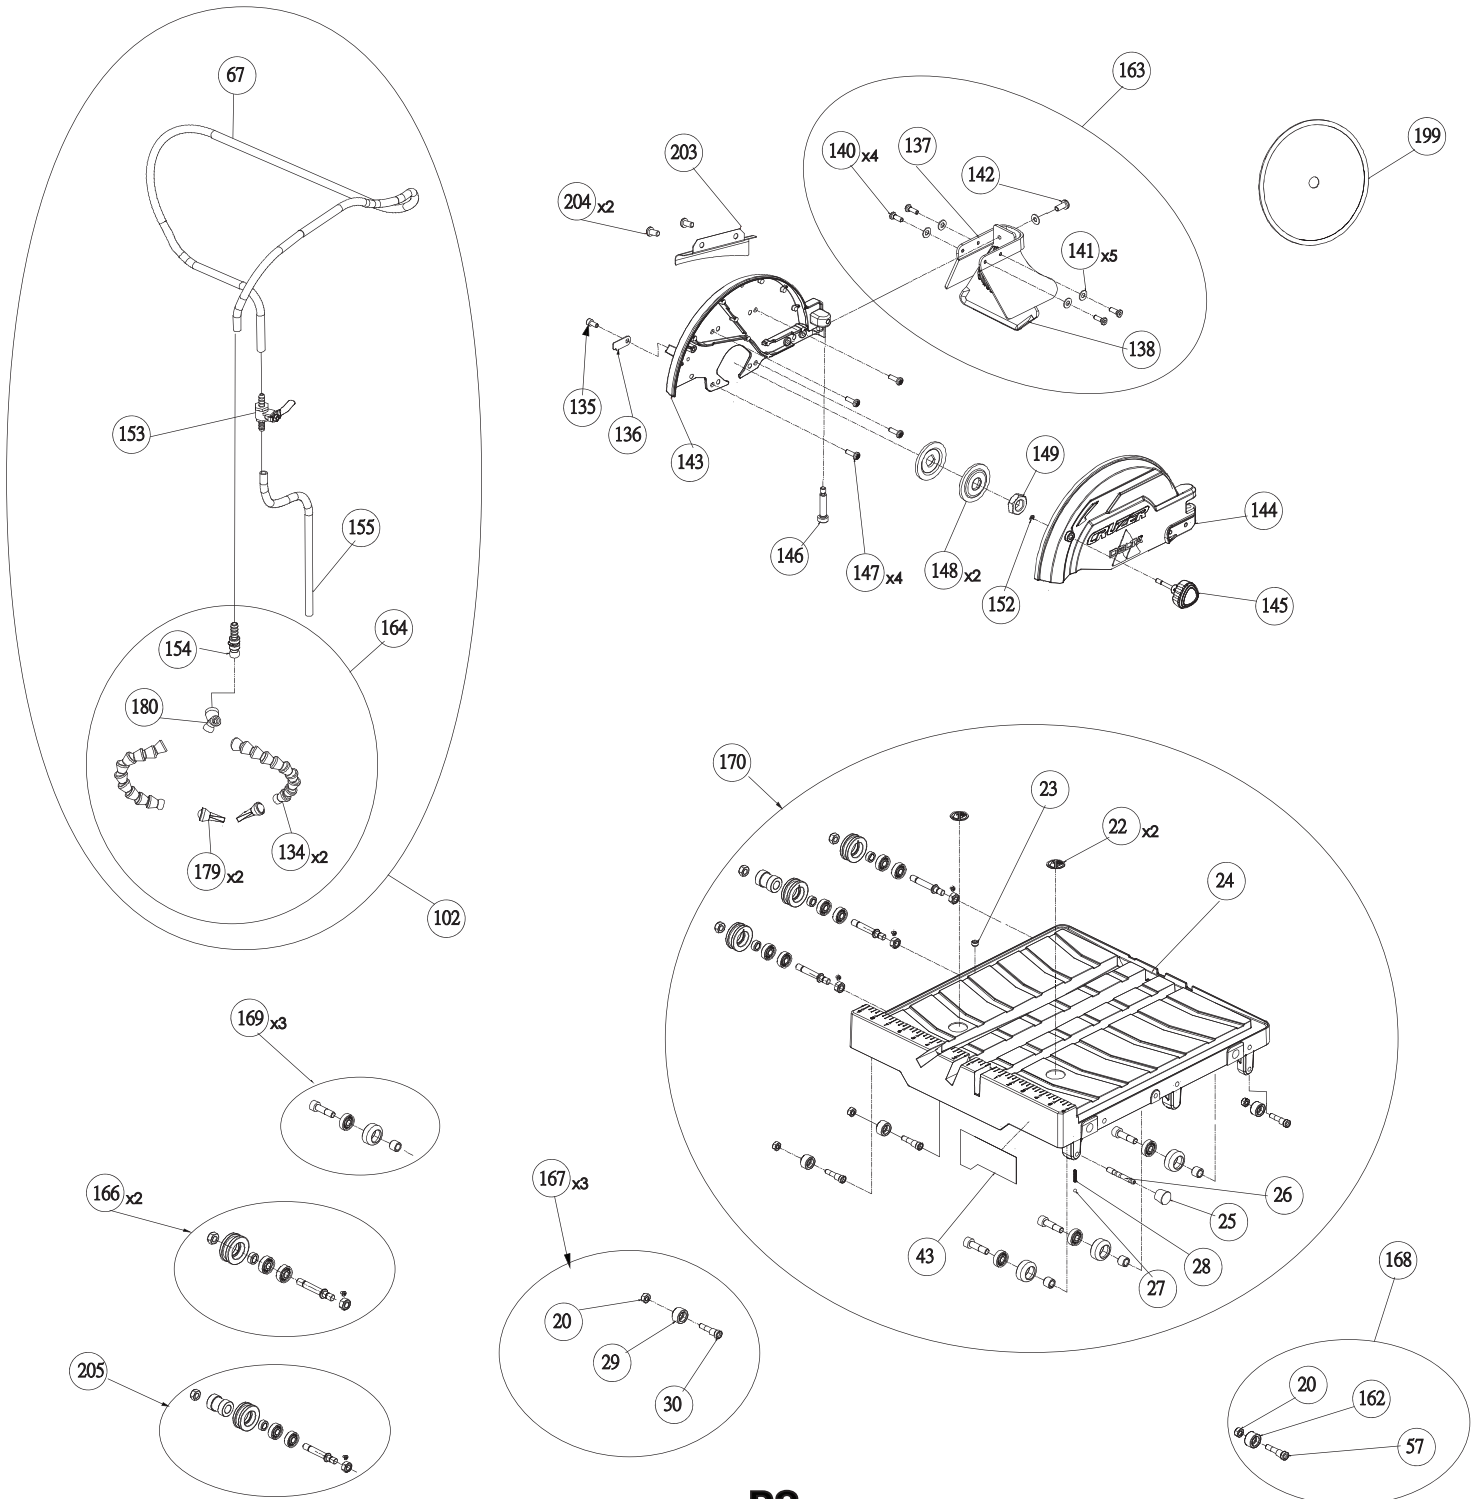

MODEL 96-107

WTS-8

PART #:DPEC005594

DATE: 08-30-2019

REVISED: 03-09-2020

7 IN TILE SAW

Additional Service Parts Assemblies

REPLACEMENT PARTS

** = Item is standard hardware and can be purchased in local hardware or home improvement stores.

REPLACEMENT PARTS

ITEM #	DELTA PART #	DESCRIPTION	QTY	ITEM #	DELTA PART #	DESCRIPTION	QTY
161	DPEC005402	Pump Label	1				
162	DPEC004071	Short Fixed Wheel	1				
163	DPEC004114	Splash Guard Assembly	1				
164	DPEC003950	Adjustable Hose Assembly	1				
165	DPEC004115	Driving Shaft Assembly	1				
166	DPEC004116	Roller Wheel Assembly	2				
167	DPEC004117	Fixed Wheel Assembly	3				
168	DPEC004118	Short Fixed Wheel Assembly	1				
169	DPEC004119	Guiding Wheel Assembly	3				
170	DPEC004120	Worktable Assembly	1				
171	DPEC005399	Bevel Label	1				
172	DPEC005400	Plunge Label	1				
173	DPEC005405	Lift Warning Label	1				
175	DPEC003751	Table Lock Label	1				
176	DPEC004335	Front Table Stop Bracket	1				
177	DPEC004336	Front Table Stop Screw	1				
179	DPEC004338	Nozzle	2				
180	DPEC004339	Y Adapter	1				
181	DPEC003752	Table Stop - Label	1				
182	DPEC004751	Left Rail Bracket	1				
183	DPEC004752	Rod Rail	1				
184	DPEC004753	Left Rail Insert	2				
185	DPEC004754	Torx Screw	7				
189	DPEC005580	Extension Wing Assembly	1				
190	DPEC004759	Rear Water Tray	1				
191	DPEC005581	Rear Water Tray Guided Tube	1				
192	DPEC004761	Self-Tap Screw	3				
193	DPEC004762	Rear Water Tray Knob	2				
194	DPEC004763	Fixed Screw	2				
195	DPEC004764	Side Water Tray	1				
197	DPEC005583	Motor Arm Assembly	1				
198	DPEC005584	Motor Assembly with Rotator	1				
199	DPEC005585	Blade	1				
202	DPEC005587	Tie Mount	3				
203	DPEC005592	Blade Guard Bracket	1				
204	DPEC005593	Triangle Self Tapping Torx Screw	2				
205	DPEC005983	Middle Roller Wheel Assembly	1				