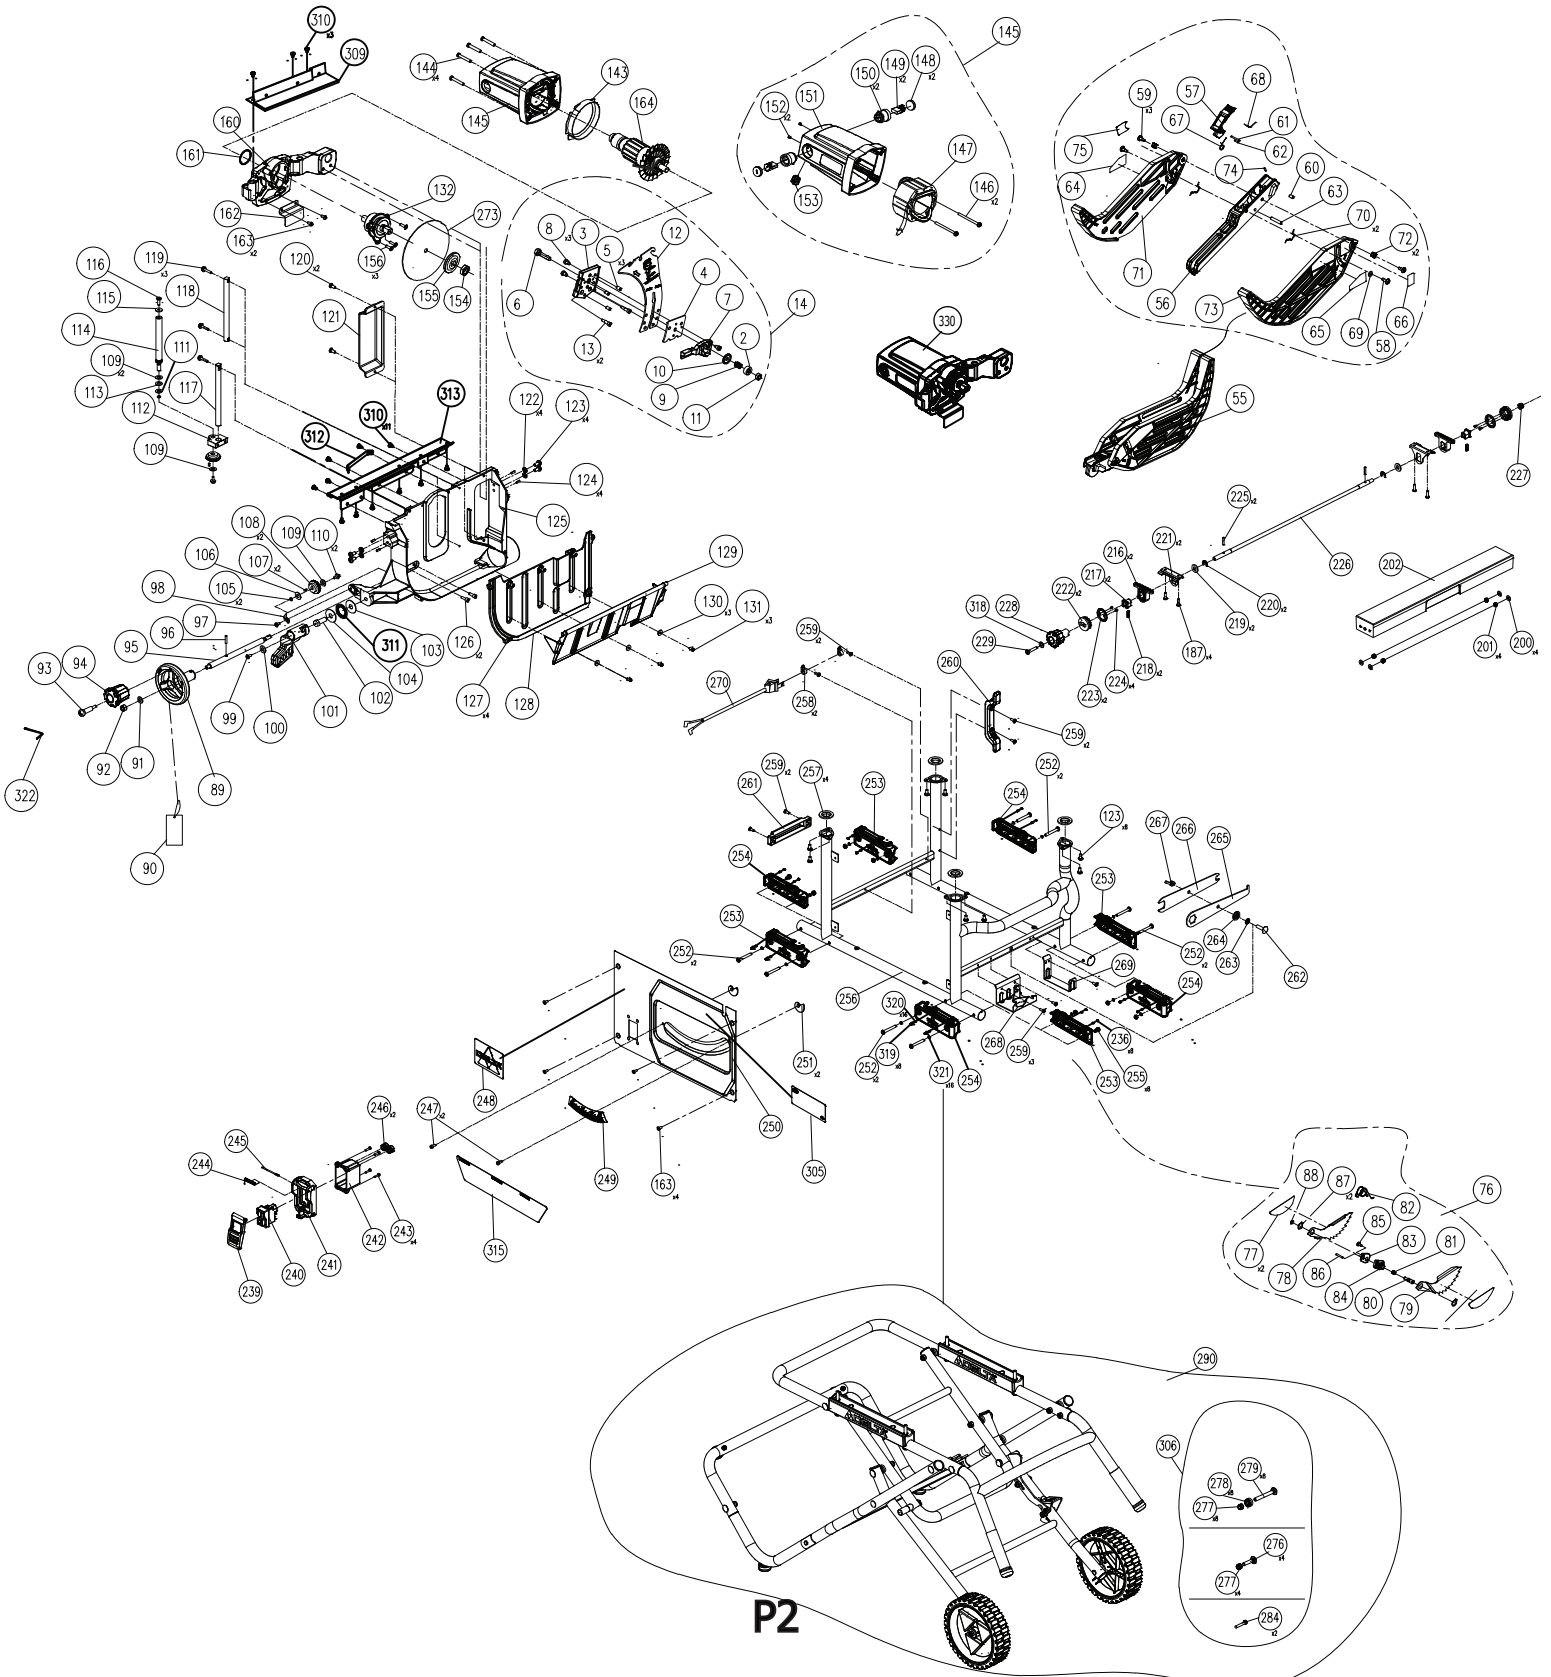

36-6023

TS-53

PART #:DPEC005964

DATE: 09-20-2019

REVISED: 11-30-2023

10" PORTABLE TABLE SAW

36-6023

TS-53