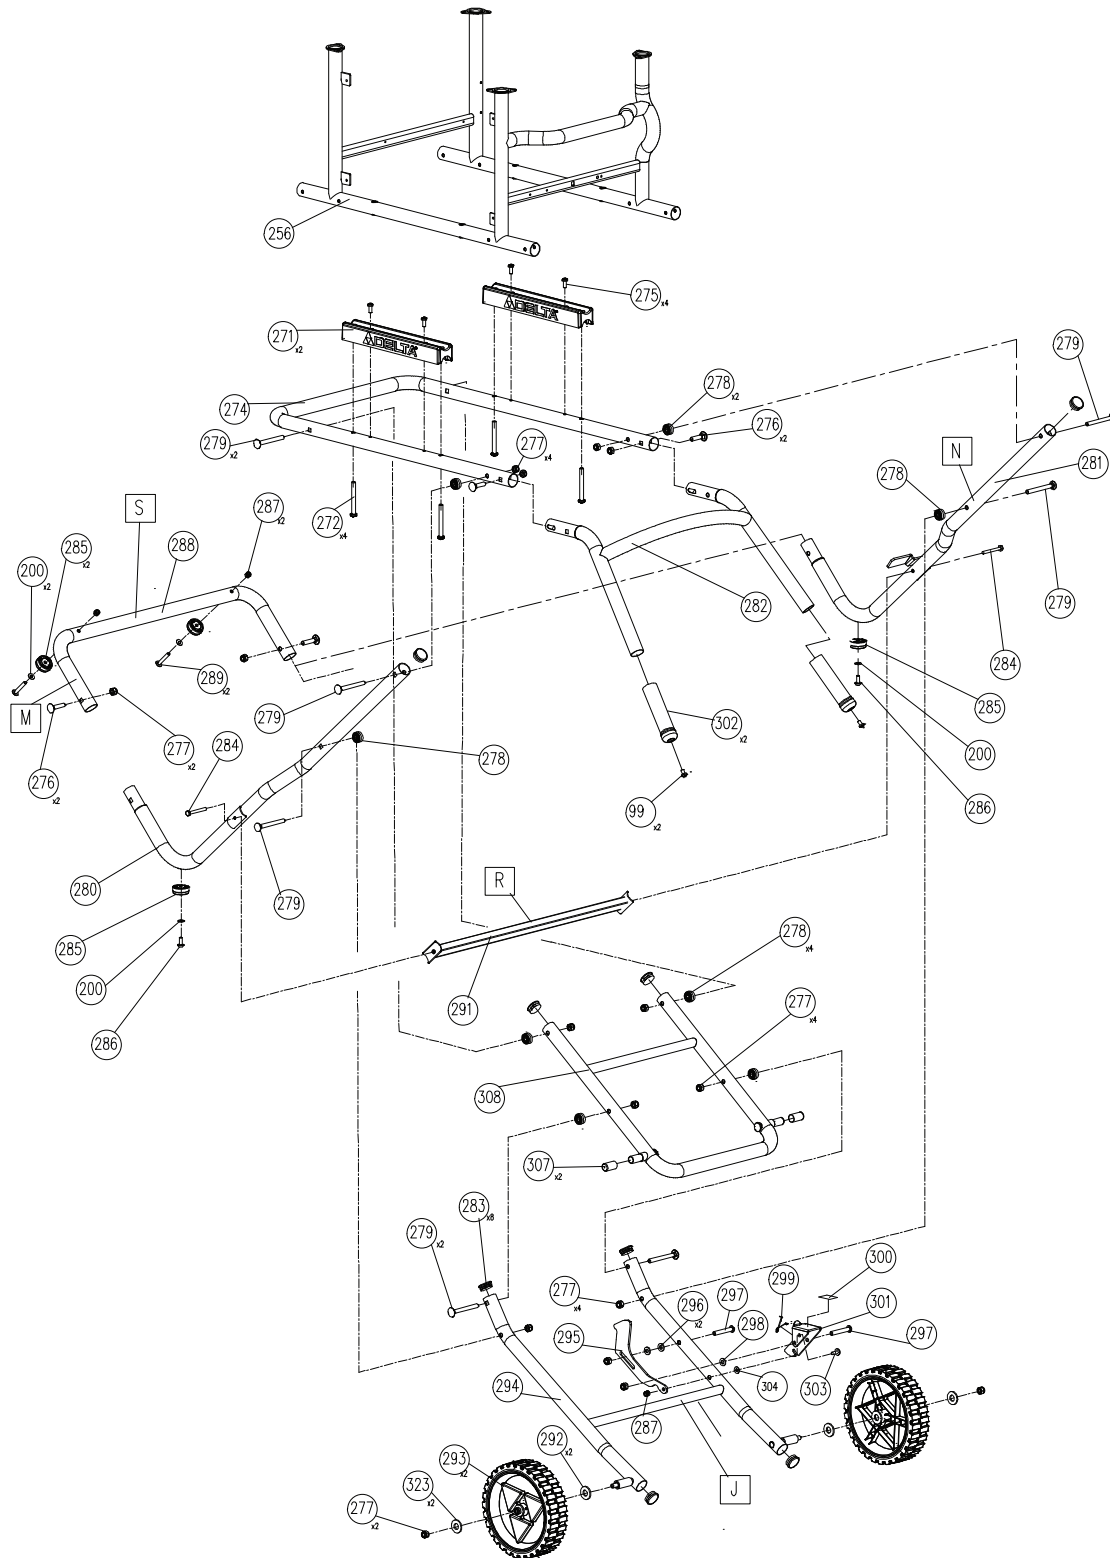

10" PORTABLE TABLE SAW

REPLACEMENT PARTS