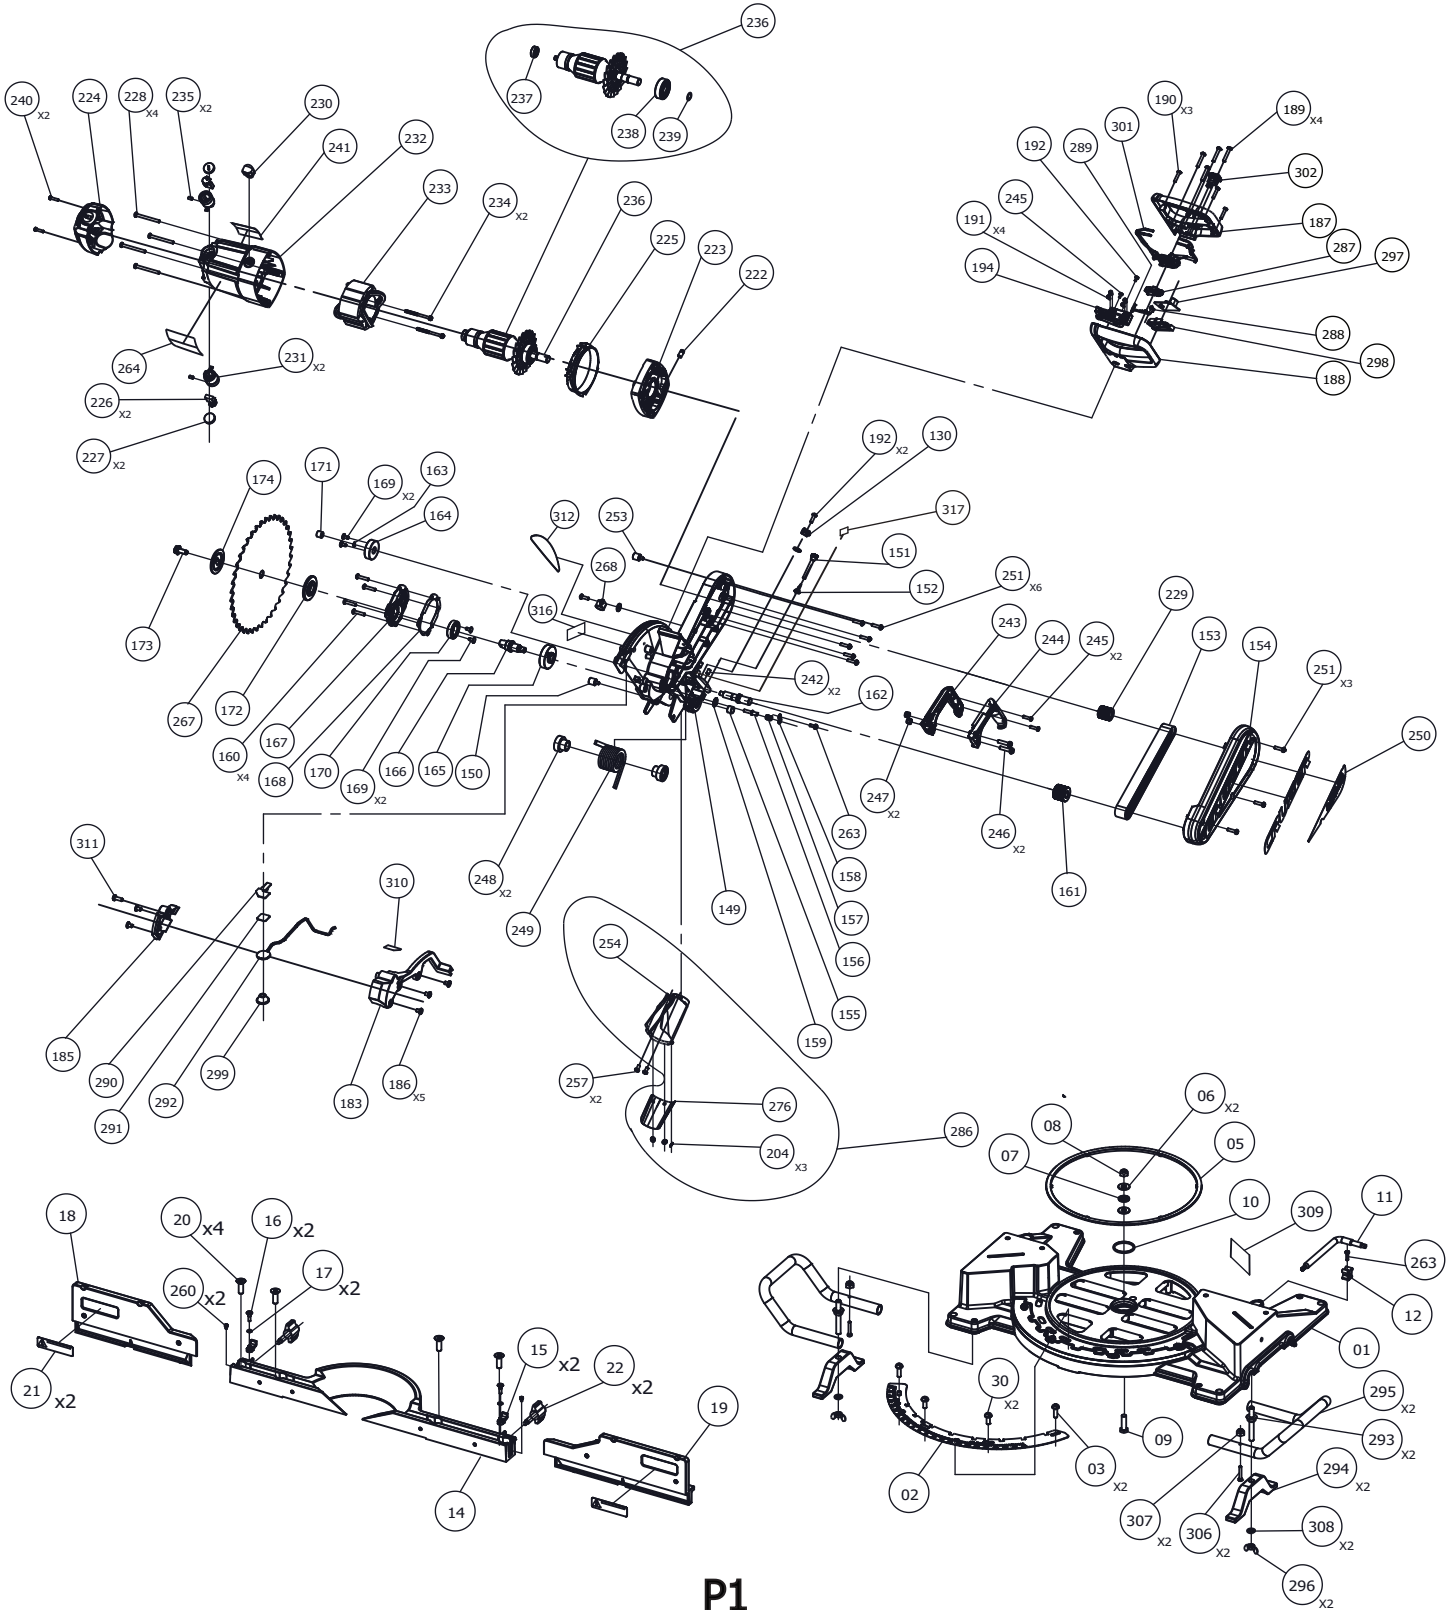

MB-40
PART #:DPEC007308
DATE: 02-10-2023
REVISED: 05-04-2023

26-2312

12 INCH SLIDING COMPOUND MITER SAW

REPLACEMENT PARTS

ITEM #	DELTA PART #	DESCRIPTION	QTY	ITEM #	DELTA PART #	DESCRIPTION	QTY
1	DPEC005365	Base	1	66	DPEC005257	Force Plate (small)	1
2	DPEC005057	Miter scale	1	67	DPEC004940	Torx Shoulder Screw	1
3	DPEC006959	***Miter scale screw M6x20	2	70	DPEC001304	***Hex Nut M6	2
4	DPEC004692	No Hands Icon Label 26-2240	2	71	DPEC005268	Bevel Short Adjustment Rod	1
5	DPEC005058	Wear ring	1	75	DPEC007156	Bevel Scale Plate	1
6	DPEC006929	Flat washer	2	77	DPEC006982	Set screw	1
7	DPEC004902	Thrust Bearing	1	78	DPEC004947	Pivot Shaft	1
8	DPEC006961	***Self-locking nut (M8)	1	80	DPEC007357	Pivot Support	1
9	DPEC006963	***Hex Cap Screw M8x27.5	1	81	DPEC004950	Pivot Support Plate	1
10	DPEC004903	O-Ring	1	82	DPEC004951	Bevel Cam Holder	1
11	DPEC006933	Wrench	1	83	DPEC004952	Bevel Cam	1
12	DPEC004904	Wrench Fixed Plate	1	84	DPEC004953	Wear Ring	1
14	DPEC005059	Fence	1	86	DPEC004954	Bevel Cam Spring	1
15	DPEC004906	Stop Block	2	87	DPEC006967	***Torx screw M4x14	1
16	DPEC004907	Flat Shoulder Screw M4 X 16	2	88	DPEC004955	Bevel Position Shaft Fixed Plate	1
17	DPEC006992	Wave washer	2	89	DPEC004956	Bevel Position Shaft	1
18	DPEC005060	Sliding fence (left)	1	90	DPEC004957	Position Shaft Spring	1
19	DPEC007167	Sliding Fence (Right)	1	91	DPEC004958	Sleeve	1
20	DPEC006978	***Flat torx screw M8x25	4	92	DPEC004959	Pin	1
21	DPEC006960	Sliding fence label	2	93	DPEC006975	***Torx self-tapping screw M4x6	2
22	DPEC004910	Sliding Fence Fixed Knob	2	94	DPEC006968	***Torx self-tapping screw M4x13	1
22	DPEC007168	Sliding fence fixed screw	2	94	DPEC006968	***Torx self-tapping screw M4x13	2
25	DPEC005366	Table	1	95	DPEC006986	Flat washer	2
27	DPEC006999	***Torx self-tapping screw M4x10	10	96	DPEC004960	Bevel Cam Shaft	1
27	DPEC006999	***Torx self-tapping screw M4x10	2	97	DPEC004961	Bevel Latch Lever	2
28	DPEC004916	Miter Pointer	1	102	DPEC004962	Bevel Pointer (left)	1
29	DPEC004917	Fixed Plate	1	103	DPEC004963	Bevel Pointer (right)	1
30	DPEC007004	***Torx self-tapping screw M6x16	2	104	DPEC004964	Shoulder Screw	2
30	DPEC007004	***Torx self-tapping screw M6x16	5	105	DPEC004985	Glide Stopper	1
30	DPEC004261	Connecting Rod Fixed Cap	2	106	DPEC006534	***Phillips screw M4x10	1
31	DPEC006942	Button pressing plate	1	108	DPEC004232	Power Cord Restraining Clamp	1
32	DPEC004919	Pressing Plate (Small)	2	109	DPEC004965	Wire Clamp Holder	1
33	DPEC004920	Up/Down Knob	1	110	DPEC006974	Torx self-tapping screw	2
34	DPEC004921	Pin	1	114	DPEC007351	Front Linkage	2
35	DPEC005066	Connection plate	2	116	DPEC007352	Rear Linkage	2
36	DPEC004923	Knob Pin	1	117	DPEC007317	Front Pivot Fixed Screw	2
37	DPEC004924	Fixed Holder	1	120	DPEC004969	Stopper	2
38	DPEC004925	Compression Spring	1	121	DPEC007353	***Torx Screw M4x10	2
39	DPEC004926	Special Shoulder Screw	1	123	DPEC007164	Ball bearing	4
42	DPEC004928	Cam (Movable)	1	124	DPEC007318	Front Pivot	2
43	DPEC006997	Spring pin	1	125	DPEC007316	Front Pivot Spacer	2
44	DPEC006989	Flat washer	1	126	DPEC007320	Torsion Spring	2
45	DPEC004930	Cam Fixed	1	127	DPEC006590	Set screw	2
46	DPEC006965	***Socket hex cap screw M5x25	1	128	DPEC004989	Tight Adjustment Screw	2
47	DPEC006995	Flat washer	2	129	DPEC006987	Flat washer	3
48	DPEC004931	Miter Torsion Spring	1	130	DPEC004623	Clamp	3
49	DPEC004932	Copper Sleeve	1	130	DPEC004623	Clamp	1
50	DPEC004933	Miter Fixed Handle	1	131	DPEC007314	Socket Hex Cap Screw	1
53	DPEC004934	Pressing Plate (Large)	1	132	DPEC007354	Glide Rotating Holder	1
54	DPEC006998	***Torx self-tapping screw M4x8	5	133	DPEC004851	Pivot Shaft	1
55	DPEC004935	Miter Shaft	1	134	DPEC004991	Torsion Plate	2
56	DPEC004936	Compression Spring	1	135	DPEC004983	Arm Stop Pin	1
57	DPEC004654	E-Ring	1	136	DPEC004984	O-Ring	1
58	DPEC004937	Bevel Lock Handle	1	137	DPEC007004	Torx self-tapping screw	2
60	DPEC004939	Bevel Lock Shaft	1	140	DPEC007158	Arm Stop Pin Cap	1
61	DPEC005255	Bevel Adjustment Rod	1	141	DPEC007335	Lock Plate Label	1
63	DPEC003526	Compression Spring	1	142	DPEC007334	Lock Plate	1
64	DPEC006988	Flat washer	1	143	DPEC007333	Special Shoulder Screw	1
65	DPEC004943	Pressing Plate	2	144	DPEC006996	Wave washer	1