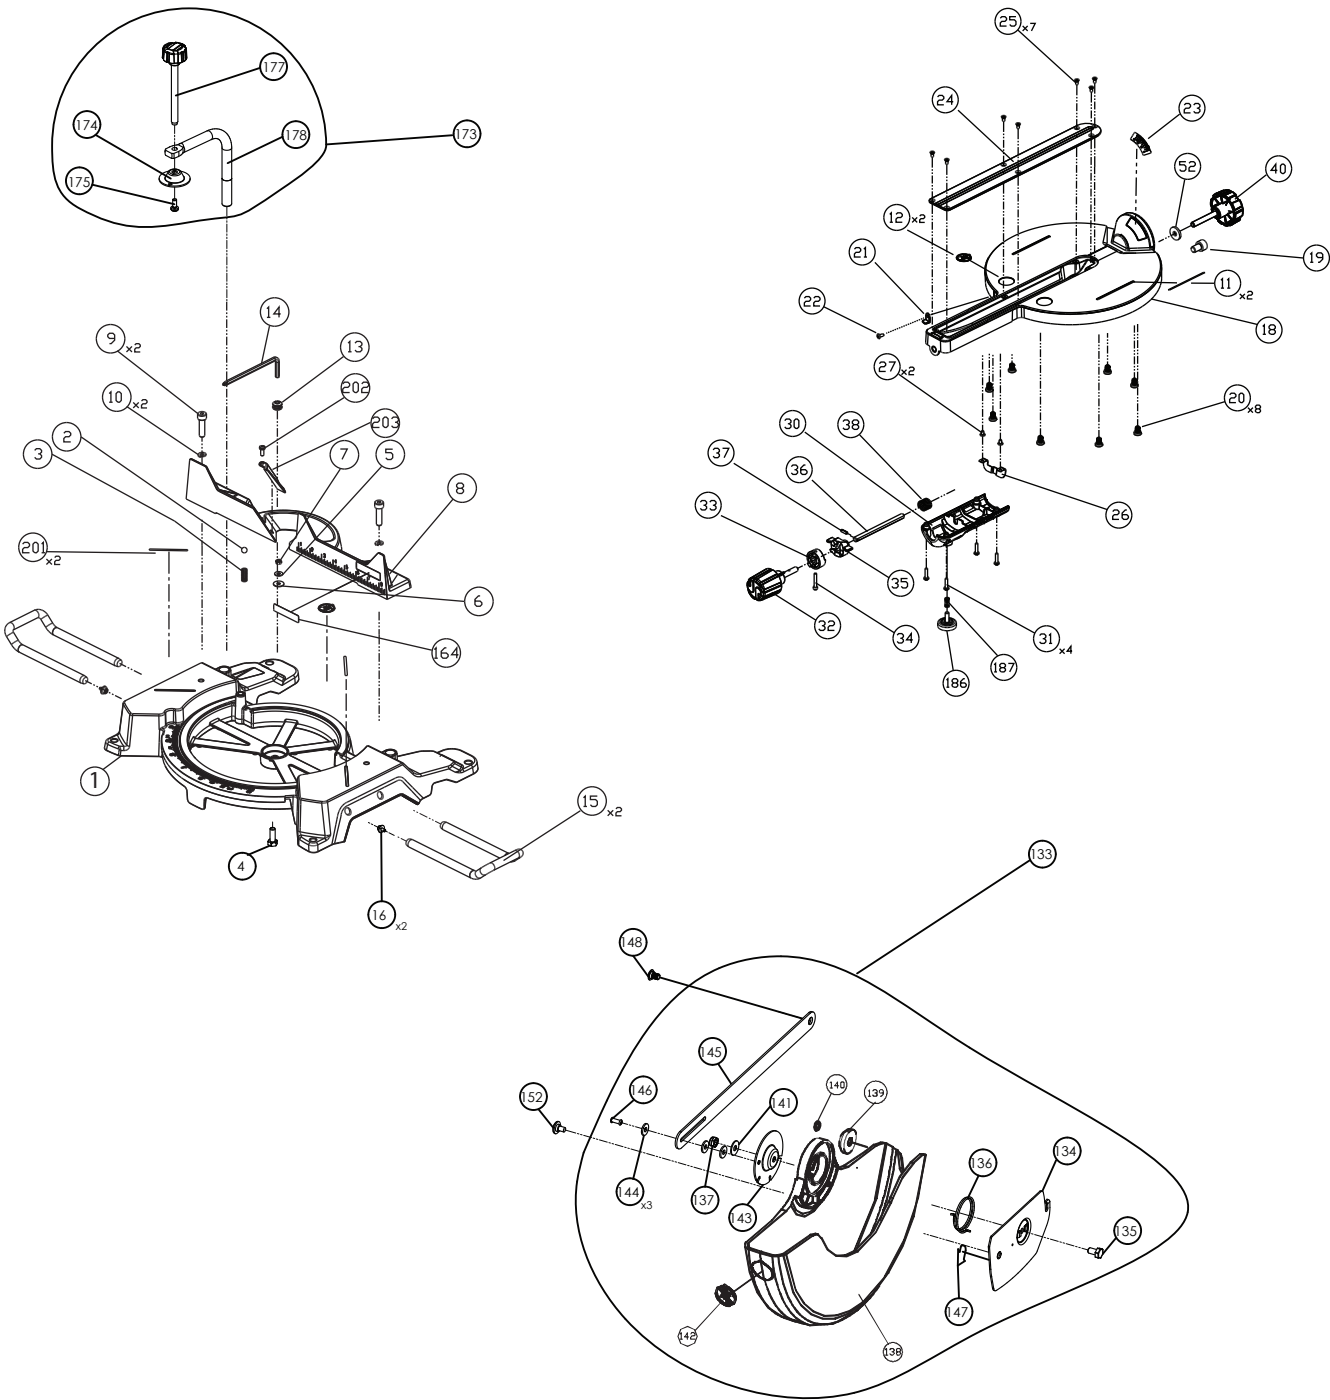

S26-263L 10" Sliding Miter Saw