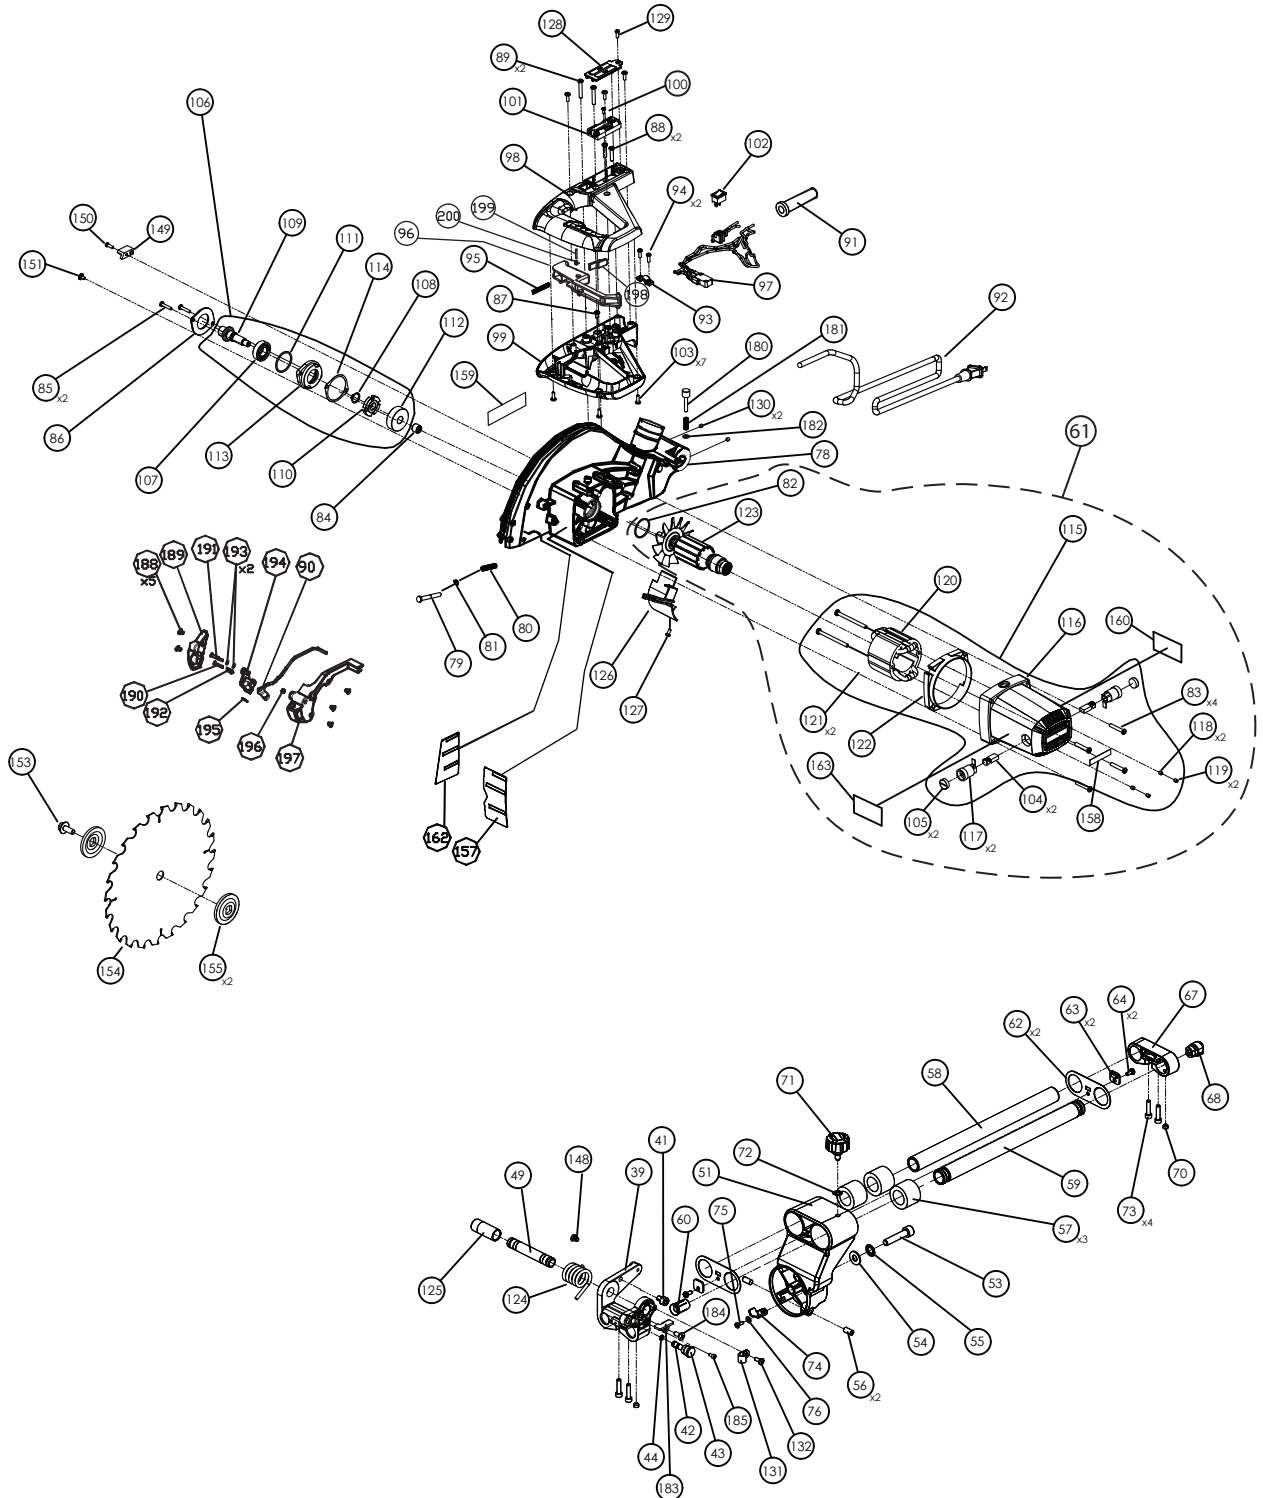

S26-263L 10" Sliding Miter Saw

ShopMaster

DELTA®

MB-29

PART # DPEC005207

DATE: 12-14-2017

REVISED: 12-19-2017

S26-263L 10" Sliding Miter Saw