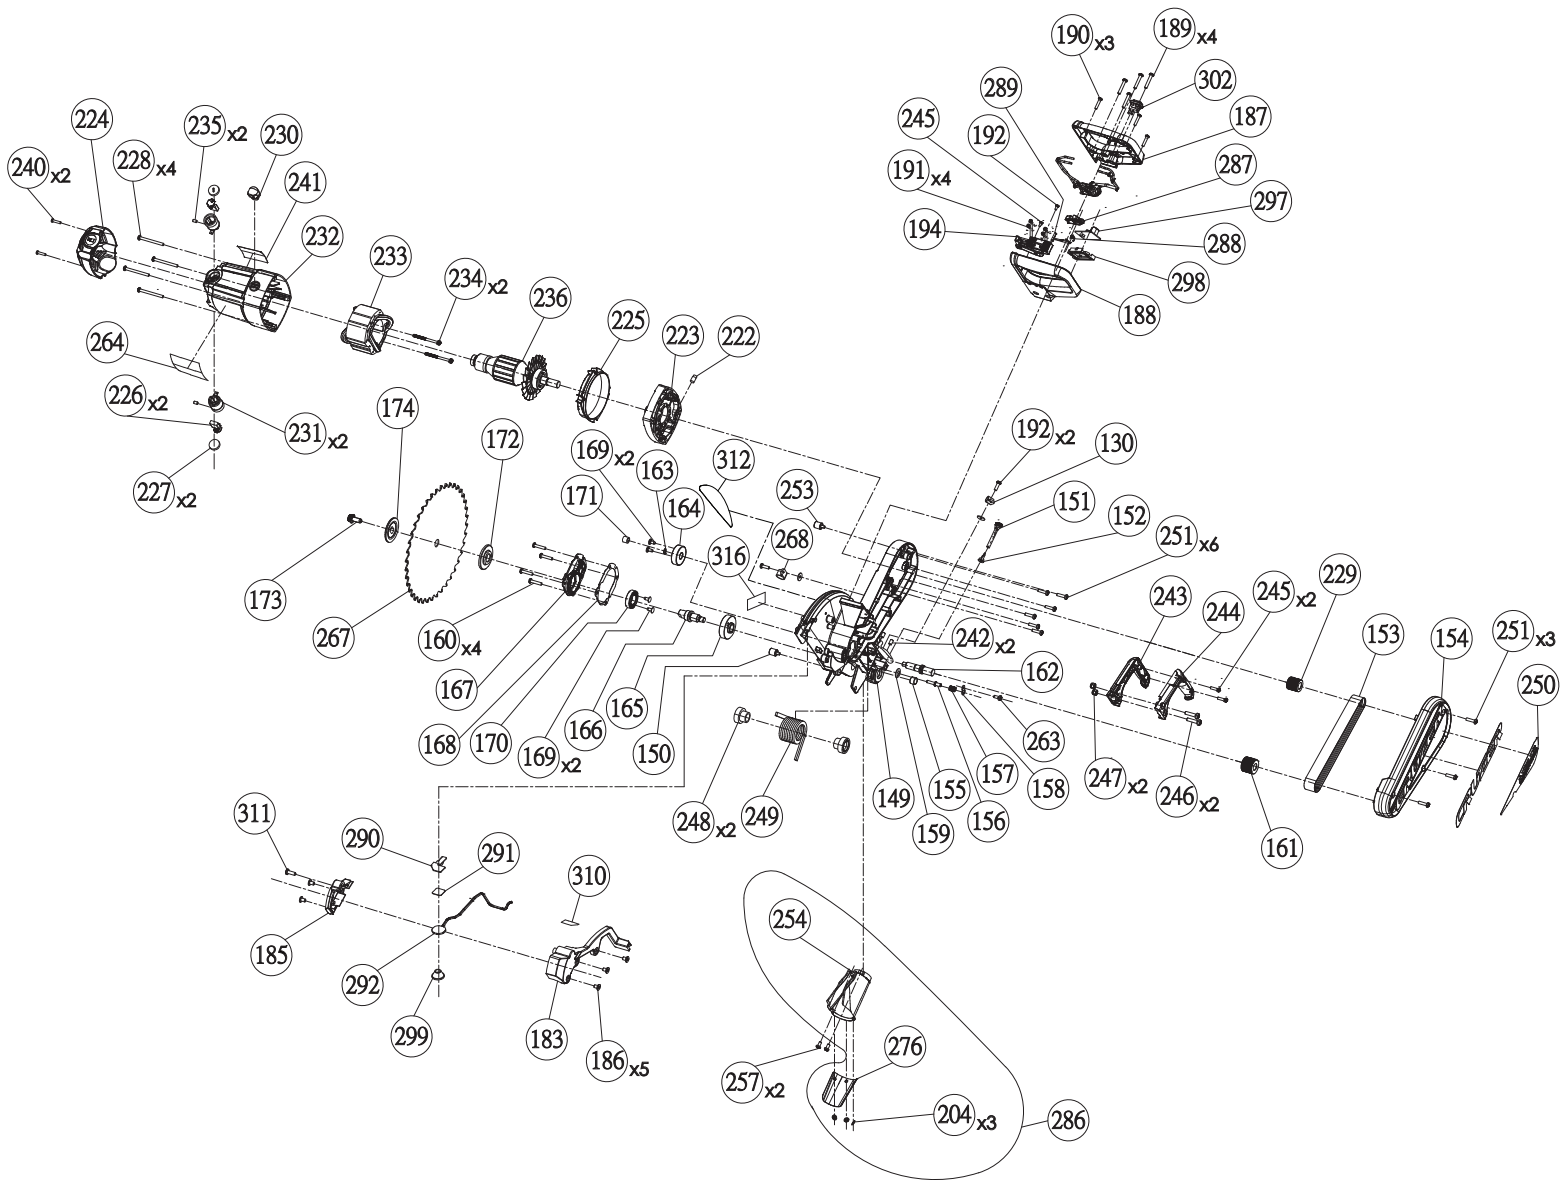

MB-31
PART #: DPEC006383
DATE: 06-18-2020
REVISED: 10-01-2021

MODEL 26-2241

10" CRUZER SLIDING MITER SAW

MB-31
PART #: DPEC006383
DATE: 06-18-2020
REVISED: 10-01-2021

MODEL 26-2241

10" CRUZER SLIDING MITER SAW