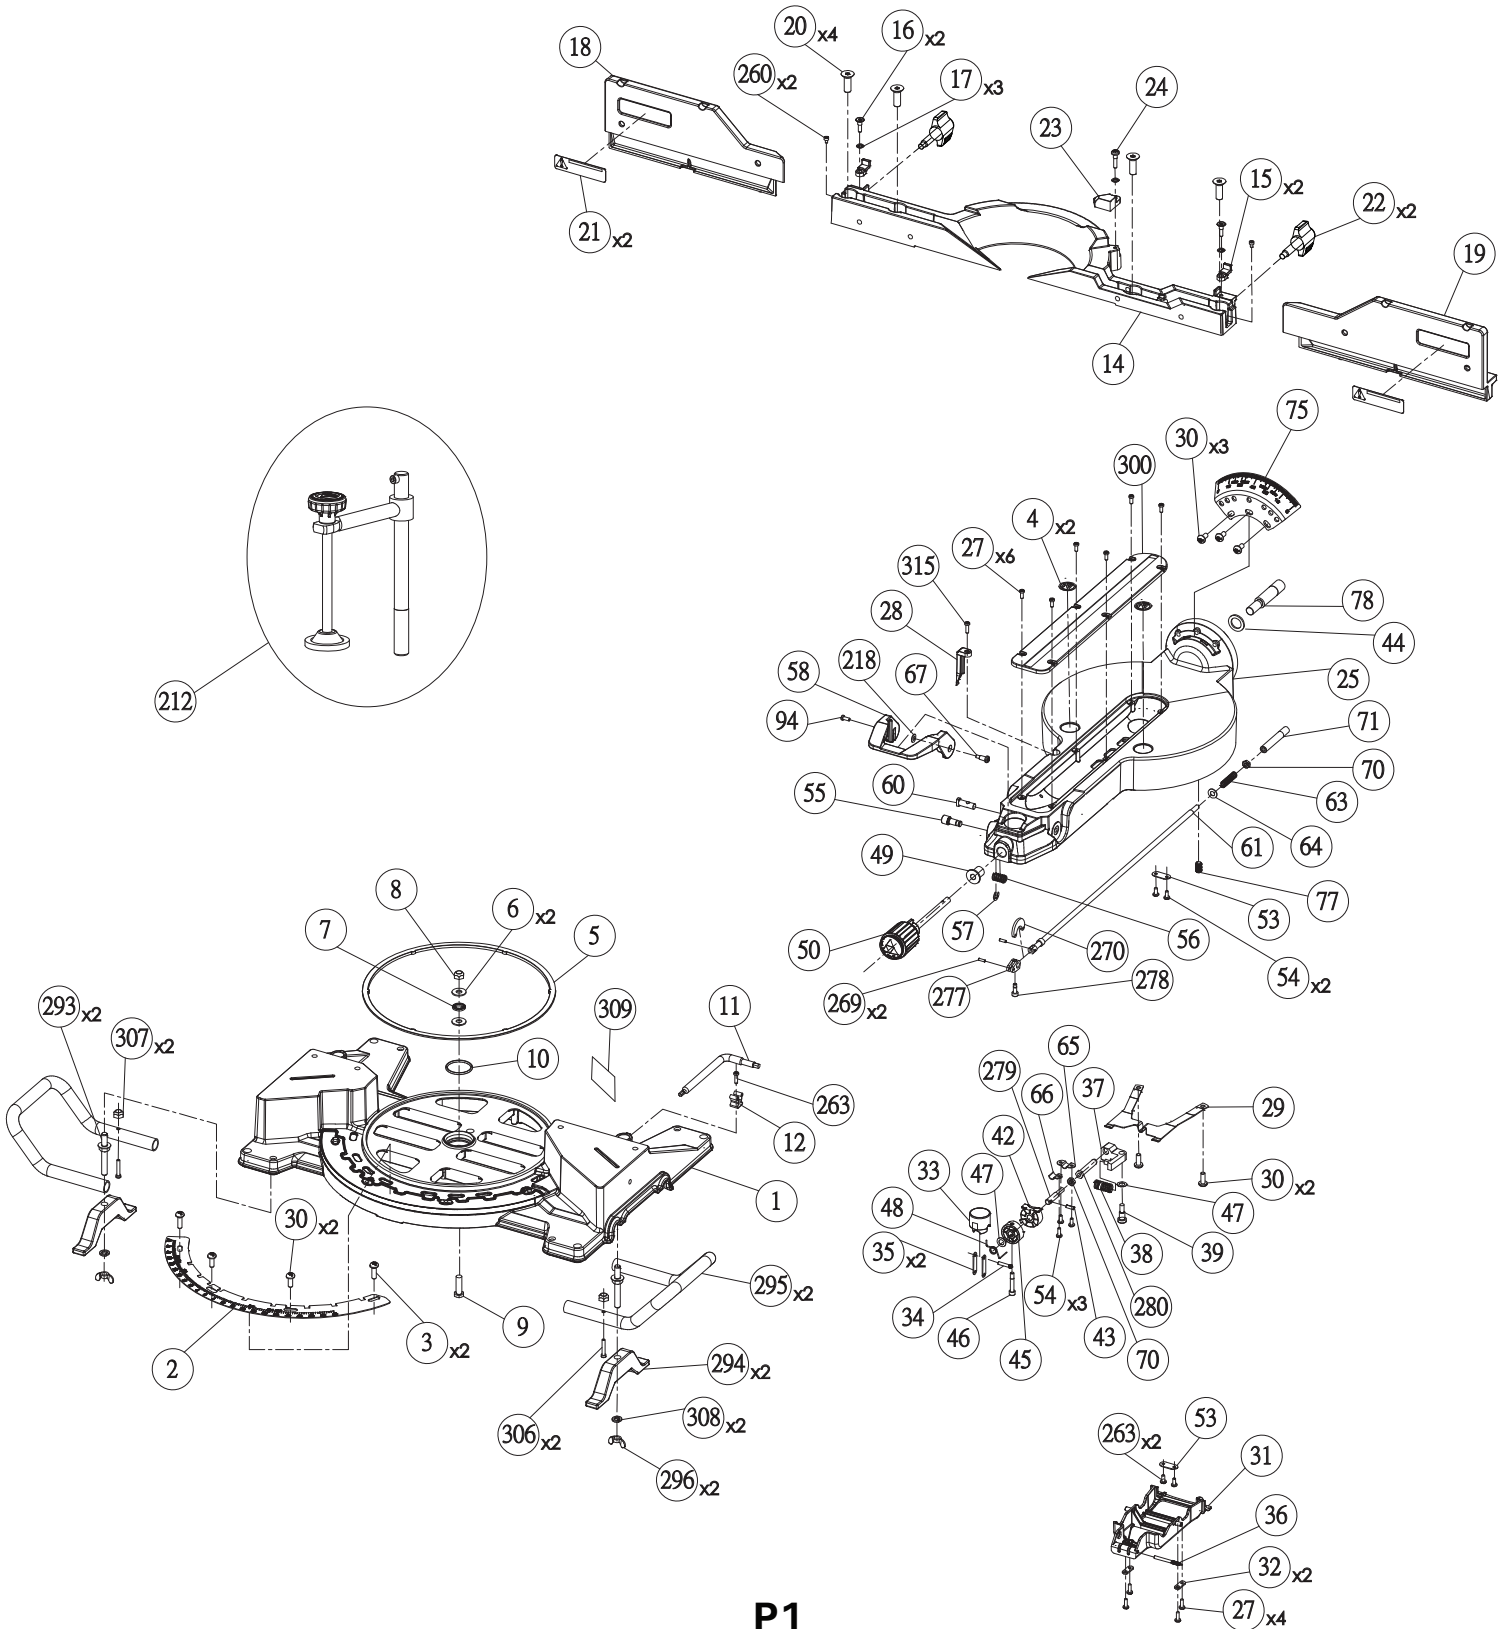

MB-31
PART #: DPEC006383
DATE: 06-18-2020
REVISED: 10-01-2021

MODEL 26-2241

10" CRUZER SLIDING MITER SAW

MB-31
PART #: DPEC006383
DATE: 06-18-2020
REVISED: 10-01-2021

MODEL 26-2241

10" CRUZER SLIDING MITER SAW