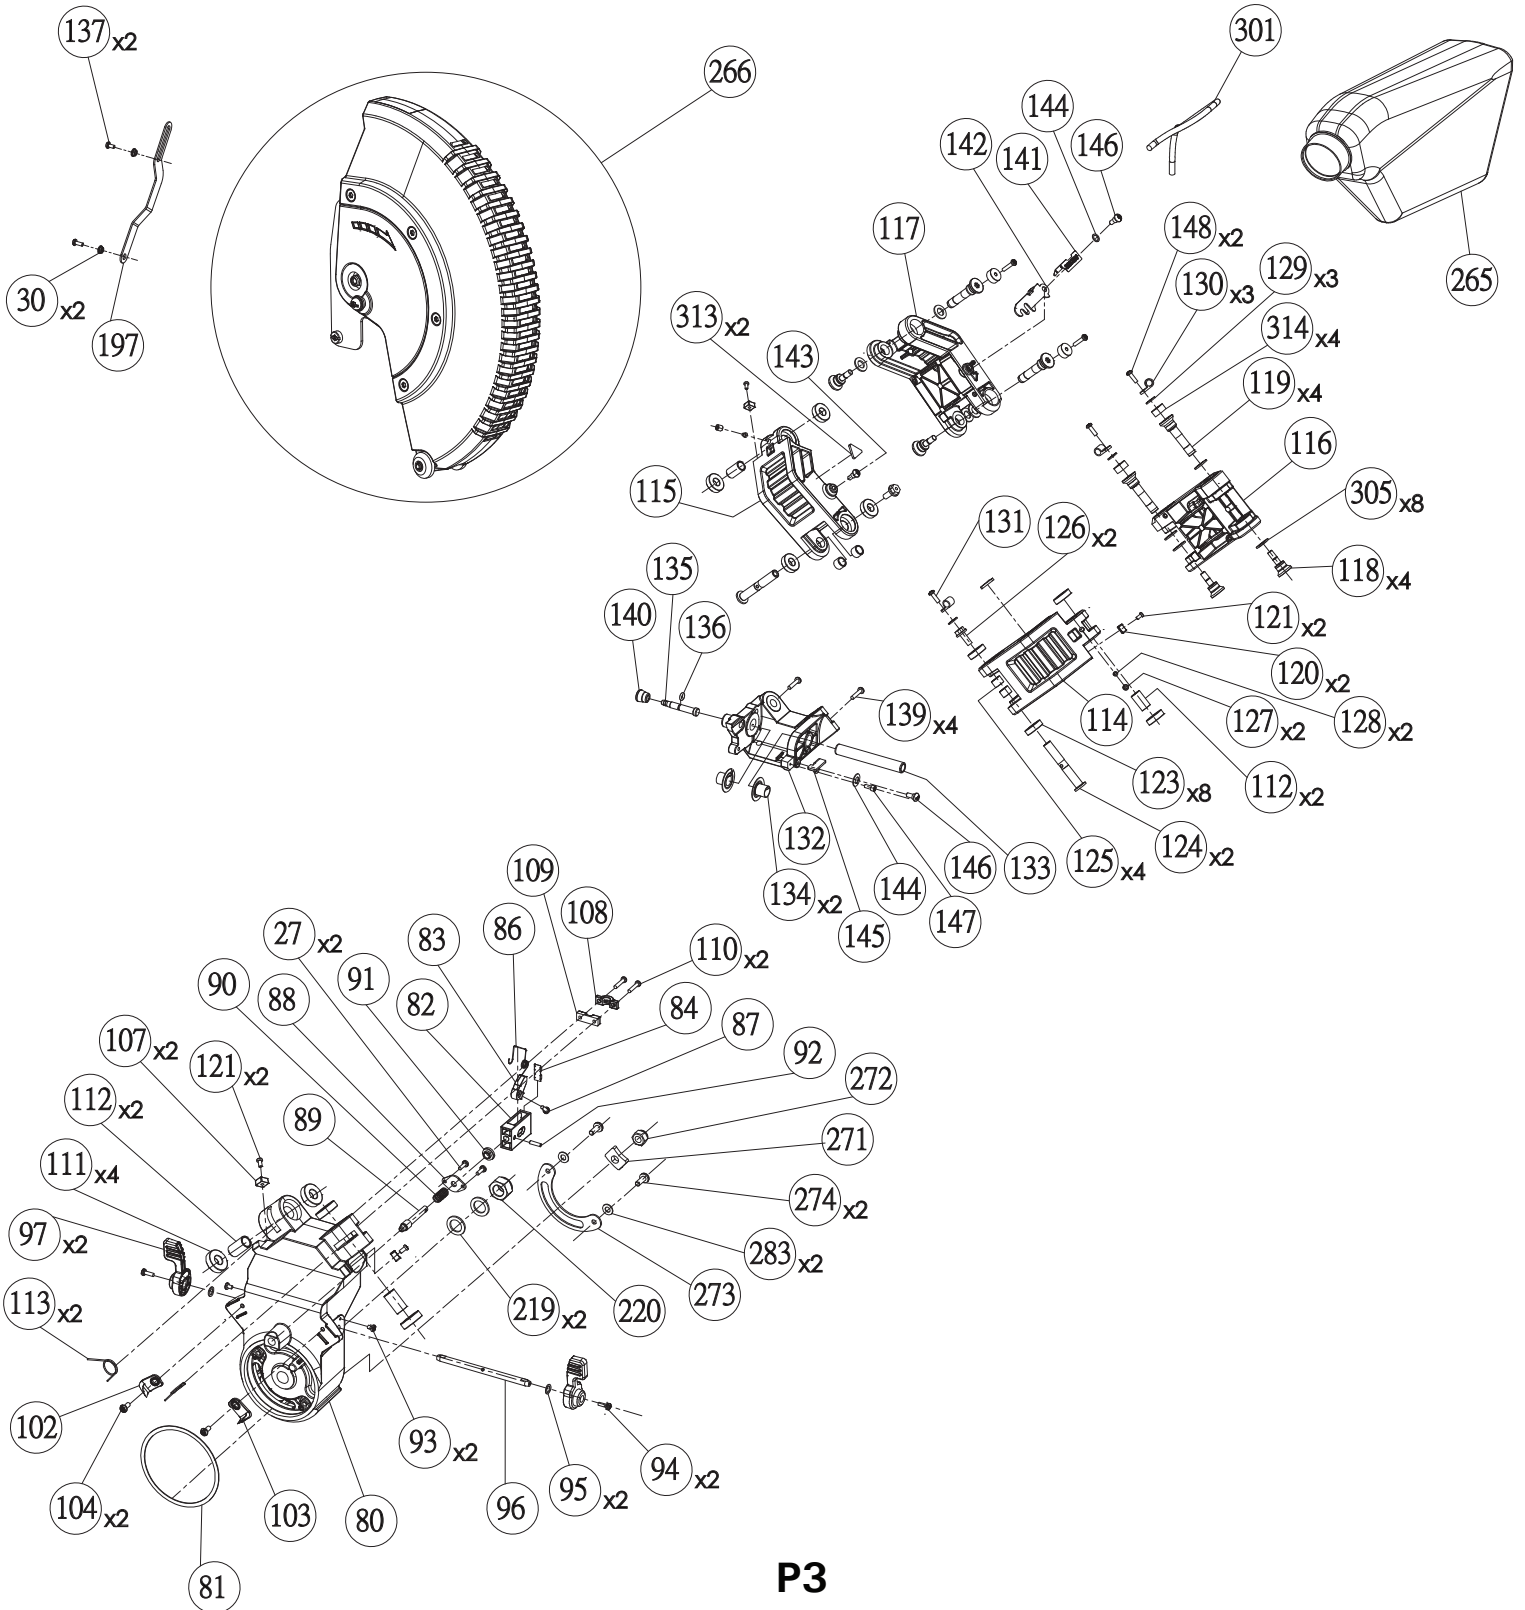

MB-31

PART #: DPEC006383

DATE: 06-18-2020

REVISED: 10-01-2021

MODEL 26-2241

10" CRUZER SLIDING MITER SAW

REPLACEMENT PARTS

ITEM #	DELTA PART #	DESCRIPTION	QTY	ITEM #	DELTA PART #	DESCRIPTION	QTY
1	DPEC004899	Base	1	75	DPEC007156	Bevel Fixed Plate	1
2	DPEC004900	Miter Scale	1	77	***	Set Screw	1
3	***	Miter Scale Screw	2	78	DPEC004947	Pivot Shaft	1
4	DPEC004692	No-Hand Warning Label	2	80	DPEC005258	Pivot Support	1
5	DPEC004901	Wear Ring	1	81	DPEC004950	Pivot Support Ring	1
6	***	Flat Washer	2	82	DPEC004951	Bevel Cam Holder	1
7	DPEC004902	Thrust Bearing	1	83	DPEC004952	Bevel Cam	1
8	***	Self-Locking Nut	1	84	DPEC004953	Wear Sheet	1
9	***	Hex Cap Screw	1	86	DPEC004954	Bevel Cam Spring	1
10	DPEC004903	O-Ring	1	87	***	Torx Screw	1
11	***	Wrench	1	88	DPEC004955	Bevel Position Shaft Fixed Plate	1
12	DPEC004904	Wrench Fixed Plate	1	89	DPEC004956	Bevel Position Shaft	1
14	DPEC004905	Fence	1	90	DPEC004957	Position Shaft Spring	1
15	DPEC004906	Stop Block	2	91	DPEC004958	Sleeve	1
16	DPEC004907	Flat Shoulder Screw	2	92	DPEC004959	Pin	1
17	***	Wave Washer	3	93	***	Torx Self-Tapping Screw	2
18	DPEC004908	Sliding Fence (Left)	1	94	***	Torx Self-Tapping Screw	3
19	DPEC004909	Sliding Fence (Right)	1	95	***	Flat Washer	2
20	***	Flat Torx Screw	4	96	DPEC004960	Bevel Cam Shaft	1
21	DPEC004693	Sliding Fence Label	2	97	DPEC004961	Bevel Latch Lever	2
22	DPEC004910	Sliding Fence Fixed Knob	2	102	DPEC004962	Bevel Pointer (Left)	1
23	DPEC004911	Rear Stop Block	1	103	DPEC004963	Bevel Pointer (Right)	1
24	DPEC004912	Torx Shoulder Screw	1	104	DPEC004964	Shoulder Screw	2
25	DPEC004161	Table	1	107	DPEC004969	Stopper	2
27	***	Torx Self-Tapping Screw	12	108	DPEC004232	Wire Clamp	1
28	DPEC004916	Miter Pointer	1	109	DPEC004965	Wire Clamp Holder	1
29	DPEC004917	Fixed Plate	1	110	***	Torx Self-Tapping Screw	2
30	***	Torx Self-Tapping Screw	9	111	DPEC007164	Ball Bearing	4
31	DPEC004918	Button Pressing Plate	1	112	DPEC004976	Spacer	4
32	DPEC004919	Pressing Plate (Small)	2	113	DPEC004968	Glide Torsion Spring	2
33	DPEC004920	Up/Down Knob	1	114	DPEC007160	Front Axial Glide (Right)	1
34	DPEC004921	Pin	1	115	DPEC007161	Front Axial Glide (Left)	1
35	DPEC006931	Connection Plate	2	116	DPEC007162	Rear Axial Glide (Right)	1
36	DPEC004923	Knob Pin	1	117	DPEC007163	Rear Axial Glide (Left)	1
37	DPEC004924	Fixed Holder	1	118	DPEC005337	Fixed Sleeve	4
38	DPEC004925	Compression Spring	1	119	DPEC005388	Fixed Shaft	4
39	DPEC004926	Special Shoulder Screw	1	120	DPEC004985	Glide Stopper	2
42	DPEC004928	Cam (Movable)	1	121	***	Torx Screw	4
43	DPEC006997	Spring Pin	1	123	DPEC007164	Ball Bearing	8
44	***	Flat Washer	1	124	DPEC005262	Fixed Shaft	2
45	DPEC004930	Cam (Fixed)	1	125	DPEC005263	Spacer (Short)	4
46	***	Socket Hex Cap Screw	1	126	DPEC004978	Special Hex Cap Screw	2
47	***	Flat Washer	2	127	***	Set Screw	2
48	DPEC004931	Miter Torsion Spring	1	128	DPEC004989	Tight Adjustment Plate	2
49	DPEC004932	Copper Sleeve	1	129	***	Flat Washer	3
50	DPEC004933	Miter Fixed Handle	1	130	DPEC004623	Clamp	4
53	DPEC004934	Pressing Plate (Big)	2	131	***	Torx Screw	1
54	***	Torx Self-Tapping Screw	5	132	DPEC005264	Trunnion Mounting Base	1
55	DPEC004935	Override Lock Pin	1	133	DPEC004851	Trunnion Shaft	1
56	DPEC004936	Compression Spring	1	134	DPEC004991	Torsion Cap	2
57	DPEC004654	E-Ring	1	135	DPEC004983	Arm Stop Pin	1
58	DPEC004937	Bevel Lock Handle	1	136	DPEC004984	O-Ring	1
60	DPEC004939	Bevel Lock Shaft	1	137	DPEC004261	Link Arm Screws	2
61	DPEC005255	Bevel Rod Welding Assembly	1	139	***	Torx Screw	4
63	DPEC003526	Compression Spring	1	140	DPEC007158	Glide Stop Pin Cap	1
64	***	Flat Washer	1	141	DPEC004786	Lock Plate Label	1
65	DPEC004943	Pressing Plate	1	142	DPEC004986	Lock Plate	1
66	DPEC005257	Pressing Plate (Small)	1	143	***	Torx Shoulder Screw	1
67	DPEC004940	Torx Shoulder Screw (Miter)	1	144	***	Wave Washer	2
70	***	Hex Nut	2	145	DPEC004987	Height Adjustment Plate	1
71	DPEC004942	Bevel Short Adjustment Rod	1	146	DPEC004988	Special Shoulder Screw	2