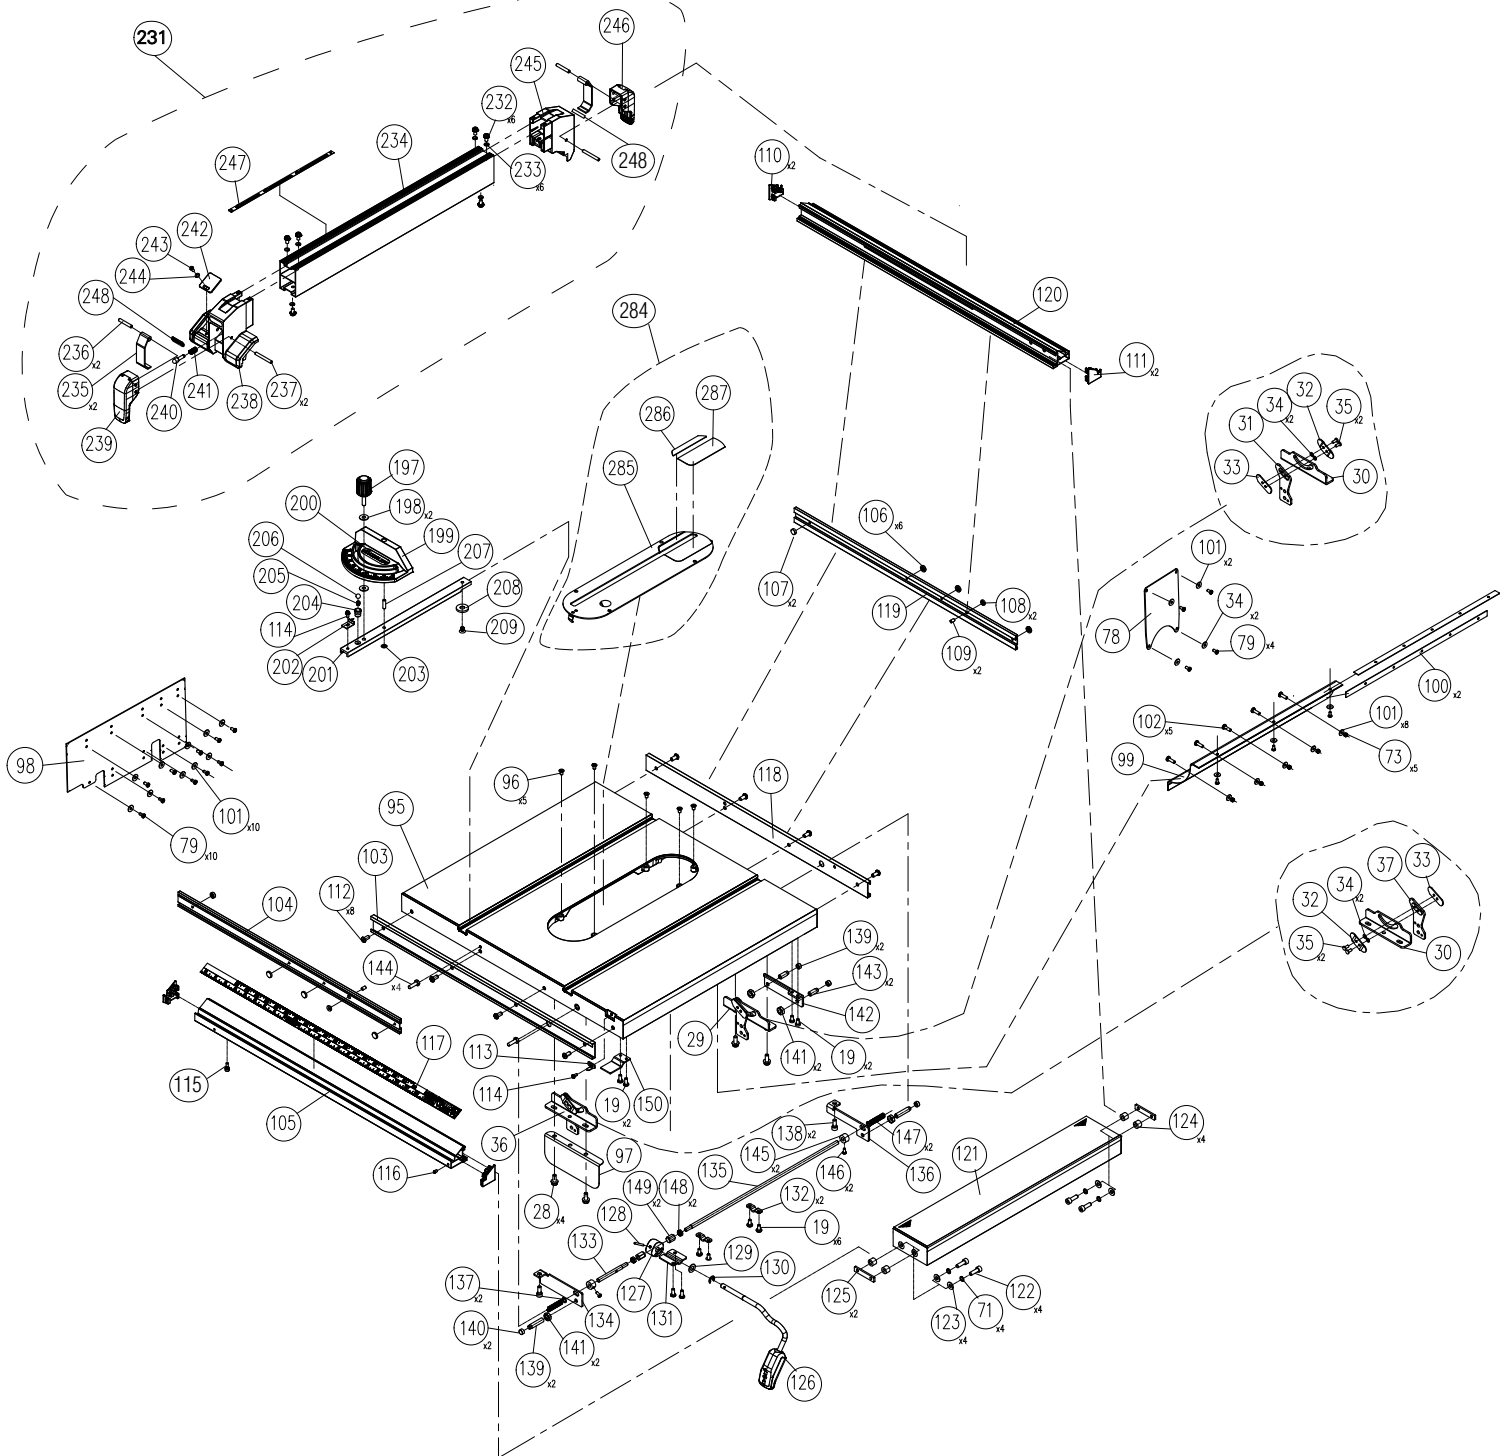

COMPACT PORTABLE TABLE SAW

REPLACEMENT PARTS

ITEM #	DELTA PART#	DESCRIPTION	QTY	ITEM #	DELTA PART#	DESCRIPTION	QTY
1	DPEC003408	Shaft	1	83*	DPEC003380	Lock Nut M8	4
2*	DPEC003409	Spring Pin 4mm X 20L	1	84*	DPEC003469	Flat Washer D8.2 X D16 X 1.5t	1
3*	DPEC003410	Washer Flat D8.2 X D20 X 1t	1	85	DPEC003470	Bevel Locking Lever	1
4*	DPEC003411	Key 3 X 3 X 8mm	2	86	DPEC003471	Special Hex Screw	1
5	DPEC003412	Bevel Gear PM-300C	2	87*	DPEC003472	Phillips Round Head Screw M6 X 10	1
6*	DPEC003413	Washer Flat D8.2 X D16 X 1t	3	88*	DPEC003473	Flat Washer D6 X D12 X1t	1
7*	DPEC003414	Hex Soc Hd Scrw w/Flat Washer M4 X 12	2	89	DPEC003474	Plastic Flat Washer D10.5 X 32 X 1.5t PE Black	1
8*	DPEC003415	Washer Flat D4 X 16 X 1t	1	90	DPEC003475	Flat Washer D10.5 X 32 X 1t Black	1
9	DPEC003416	Rod Supporting PM-300C	1	91	DPEC003476	Bevel Indicator	1
10*	DPEC003417	Hex Soc Hd Scrw w/Spring Washer M5 X 12	2	92*	DPEC003477	Phillips Round Head Screw M5 X 8	1
11	DPEC003418	Conical Washer D8 X D16 X 0.8t	1	94	DPEC003478	Hanging Tag	1
12	DPEC003419	Lifting Rod Black Oxide	1	95	DPEC003479	Table	1
13*	DPEC003420	Washer Flat D5 X D16 X 1.5t	1	96*	DPEC003480	Phillips Flat Head Screw M5 X 8	5
14*	DPEC003421	Pan Head Hex Socket Screw M5 X 12	1	97	DPEC003481	Rear Stop Plate	1
15	DPEC003422	Sliding Rod Front	1	98	DPEC003482	Left Dust Cover Sheet	1
16	DPEC003423	Sliding Rod Rear	1	99	DPEC003483	Right Dust Cover Sheet	1
17*	DPEC003424	Phillips Rnd Hd M5 X 25 w/Flat Washer	3	100	DPEC003484	Right Cover Sheet Plate	1
18	DPEC003425	Dust Chute Guard	1	101*	DPEC003485	Flat Washer D4 X D12 X 1t	18
19	DPEC003426	Buttn Hd Hex Socket Screw M5 X 12	16	102*	DPEC002935	Phillips Round Head Screw M4 X 6	5
20	DPEC003427	Dust Chute Assembly	1	103	DPEC003487	Front Rail	1
21*	DPEC003428	Spring Pin D4 X 10mm	4	104	DPEC003488	Front Middle Rail	1
22*	DPEC002171	Tooth Washer M6	4	105	DPEC003489	Front Slide Rail	1
23*	DPEC003429	Buttn Hd Hex Socket Screw M6 X 12	12	106	DPEC003490	Middle Rail Sleeve	6
24	DPEC003430	Dust Chute Cover	1	107	DPEC003491	Middle Rail Stop	2
25*	DPEC003431	Blade 10" 28T	1	108	DPEC003492	Middle Rail Insert	2
26	DPEC003432	Blade Flange	1	109*	DPEC003493	Set Screw M5 X 8	2
27	DPEC003433	Blade Nut	1	110	DPEC003494	Rail Cap (Left)	2
28*	DPEC003434	Bn Hd Hex Soc Srw M6 X 16 w/Flat Washer	4	111	DPEC003495	Rail Cap (Right)	2
29	DPEC003435	Rear Support Plate Assembly	1	113	DPEC003496	Pointer	1
34*	DPEC003438	Washer Flat D4.1 X 7.5 X 1.2t	7	114*	DPEC003497	Phillips Round Hd Screw M4 X 8 w/Flat Washer	2
36	DPEC003436	Front Support Plate Assembly	1	115*	DPEC003498	Phillips Rnd Hd Screw M6 X 12 w/Spring Washer	1
38	DPEC003437	Motor Assembly	1	116*	DPEC003499	Phillips Round Head Screw M4 X 5	1
39	DPEC003439	Needle Bearing	1	117	DPEC003500	Scale Ruler	1
40	DPEC003440	Shaft	1	118	DPEC003501	Rear Aluminium Rail	1
41	DPEC003441	Inner Blade Flange	1	119	DPEC003502	Rear Middle Rail	1
42	DPEC003442	Bearing Cover	1	120	DPEC003503	Rear Slide Rail	1
43	DPEC003443	Bearing	1	121	DPEC003504	Extension Wing	1
44*	DPEC003444	Torx Screw M5 X 8	2	122*	DPEC003505	Hex Socket Bolt M6 X 20	4
45	DPEC003445	Spacer Ring D17.05 X D24 X 2t	1	123*	DPEC003506	Flat Washer D6 X D14 X1t	4
46	DPEC003446	Drive Gear	1	124	DPEC003507	Extension Wing Spacer Ring	4
47	DPEC003447	C-Ring S-17	1	125	DPEC003508	Fixed Rail Plate	2
48	DPEC003448	Gasket	1	126	DPEC003509	Fixed Rod Handle	1
49*	DPEC003449	Torx Screw M5 X 12	3	127	DPEC003510	Cam	1
52*	DPEC003565	Cable Clamp	4	128	DPEC003511	Spring Pin D3 X 28	1
53	DPEC003450	Brush Holder	2	129*	DPEC003396	Flat Washer D8 X D16 X 1t	1
62	DPEC003451	Brush 17 X 17 X 7	2	130	DPEC002216	E-Ring E7	1
63	DPEC003452	Brush Cap	2	131	DPEC003512	Fixed Rod Press Buckle	1
64	DPEC003453	Riving Knife Assembly	1	132	DPEC003513	Mandrel Press Buckle	2
65*	DPEC003454	Set Screw M6 X 10	3	133	DPEC003514	Front Push Rod	1
66	DPEC003455	Riving Knife Cover Plate	1	134	DPEC003515	Front Rail Push Pedal	1
67	DPEC003456	Shoulder Screw	2	135	DPEC003516	Rear Push Rod	1
68	DPEC003457	Spring Holder (Riving Knife Assembly)	1	136	DPEC003517	Rear Rail Push Pedal	1
69*	DPEC003458	Phillips Flat Head Screw M3 X 8	2	137*	DPEC003518	Flat Washer D7 X D10 X 1t	2
70	DPEC003459	Compression Spring (Riving Knife Assembly)	1	138	DPEC003519	Hex Socket Shoulder Screw M6 X 14.8	2
71*	DPEC003460	Spring Washer	5	139	DPEC003520	Set Screw M8 X 35	2
72	DPEC003461	Knob M6 (riving Knife Assembly)	1	140	DPEC003521	Rail Fixed Sleeve	4
73*	DPEC003318	Lock Nut M4	1	141*	DPEC002229	Hex Nut M8	4
74	DPEC003462	Shaft Screw Assembly	1	142	DPEC003522	L-Plate	1
75*	DPEC002909	Hex Socket Head Bolt M5 X 20	2	143	DPEC003523	Rail Adjustment Screw M8 X 20	2
76	DPEC003463	Motor Base	1	144	DPEC003524	Plastic Flat Set Screw M5 X 6	8
77*	DPEC003464	Phillips Round Head Screw M5 X 10	2	145	DPEC003525	Spring Fixed Block	2
78	DPEC003465	Left Dust Cover	1	146*	DPEC003024	Phillips Round Head Screw M4 X 8	2
79*	DPEC002984	Phillips Round Head Screw M4 X 8	15	147	DPEC003526	Compression Spring	2
80	DPEC003466	Riving Knife	1	148*	DPEC001304	Hex Nut M6	2
81	DPEC003467	Hand Wheel	1	149	DPEC003527	Special Hex Cap Nut	2
82*	DPEC003468	Hex Nut M6 10mm X 5.5H	1	150	DPEC003528	Rail Stop Plate	1