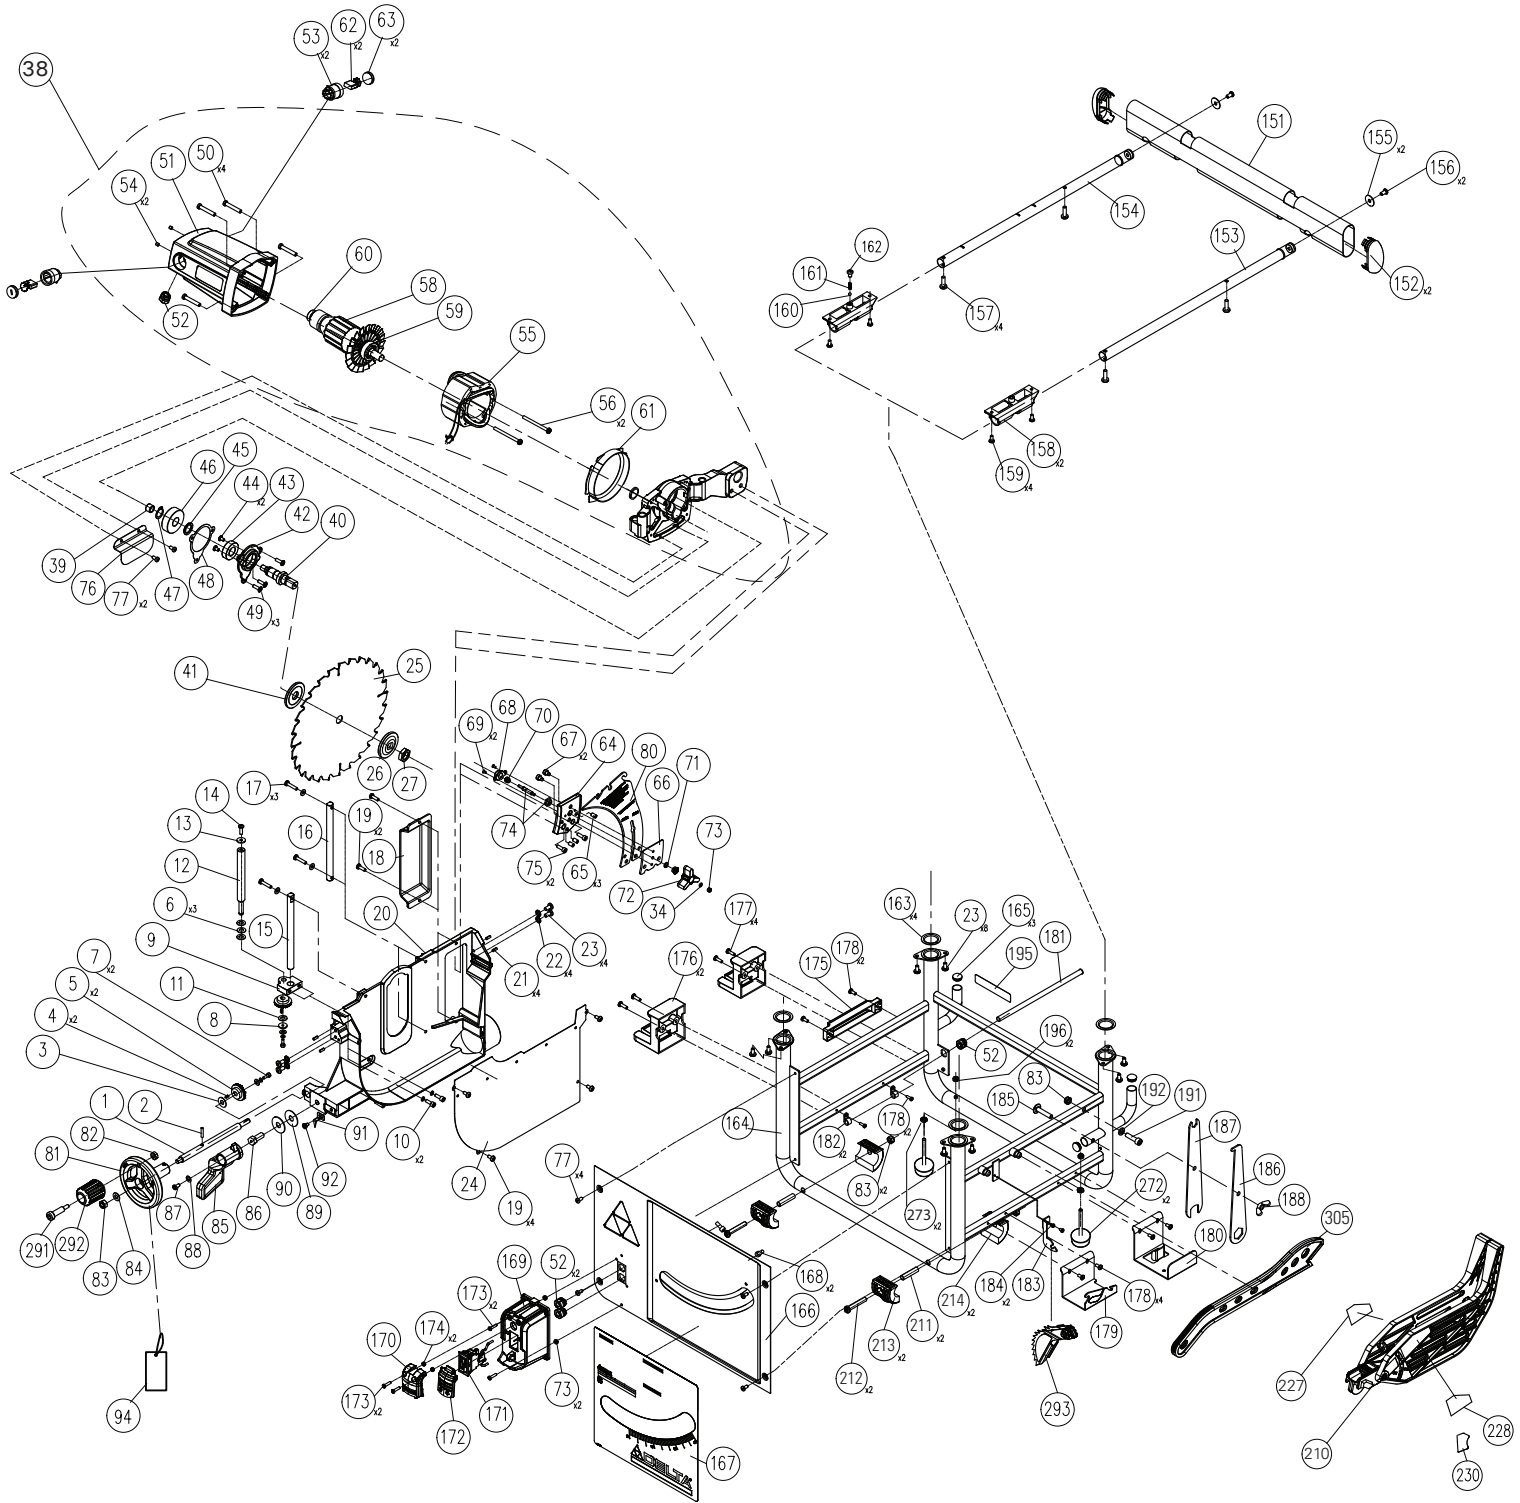

POWER EQUIPMENT CORPORATION

TS-40
PART # DPEC003405
DATE: 01-27-15
REVISED: 03-17-16

36-6010

COMPACT PORTABLE TABLE SAW