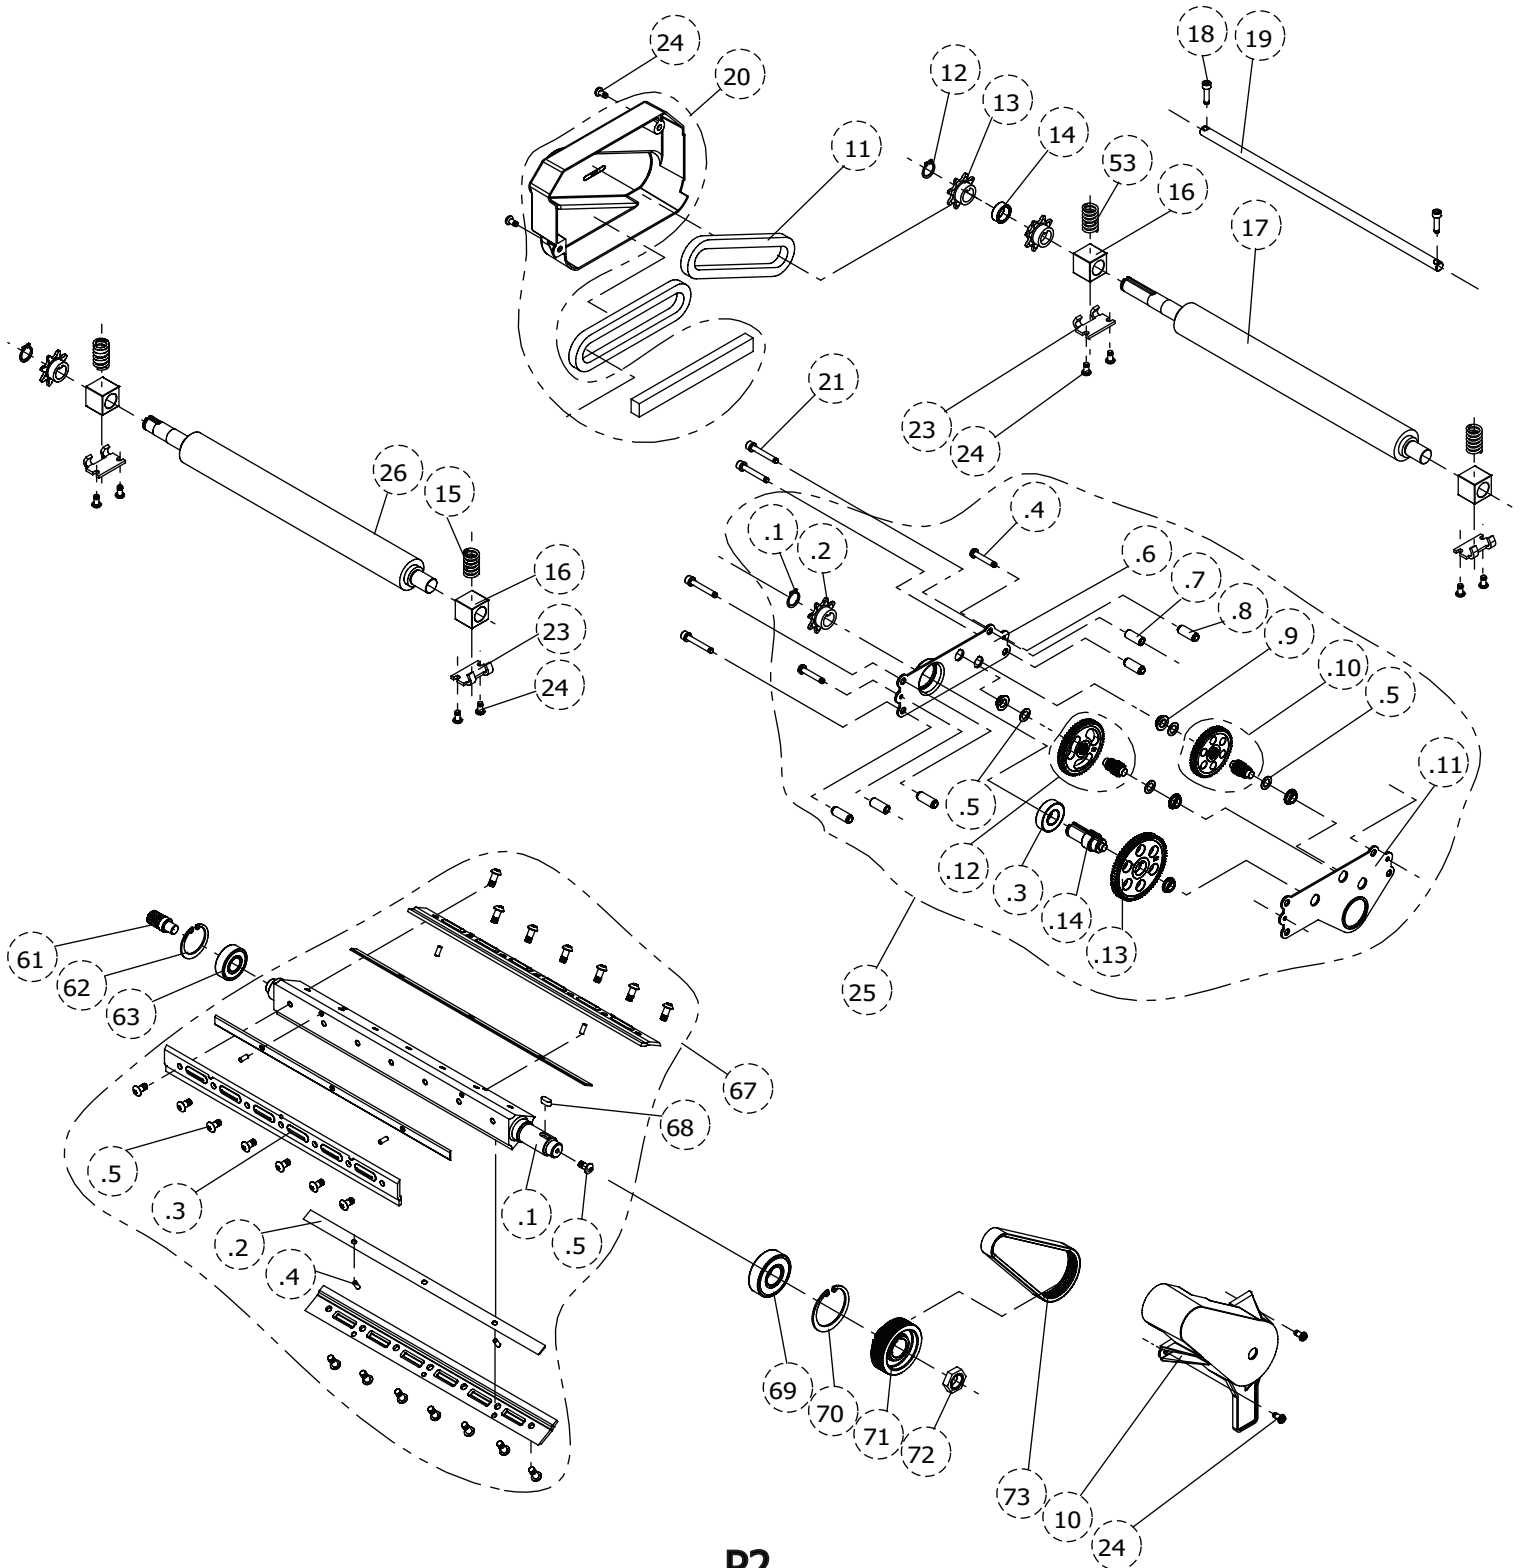

22-590X

13" 3 BLADE THICKNESS PLANNER

P-19

PART #:DPEC007603

DATE: 05-24-2023

REVISED: N/A

22-590X

P-19

PART #:DPEC007603

DATE: DATE: 05-24-2023

REVISED: N/A

13" 3 BLADE THICKNESS PLANER

22-590X

13" 3 BLADE THICKNESS PLANER

P-19

PART #:DPEC007603