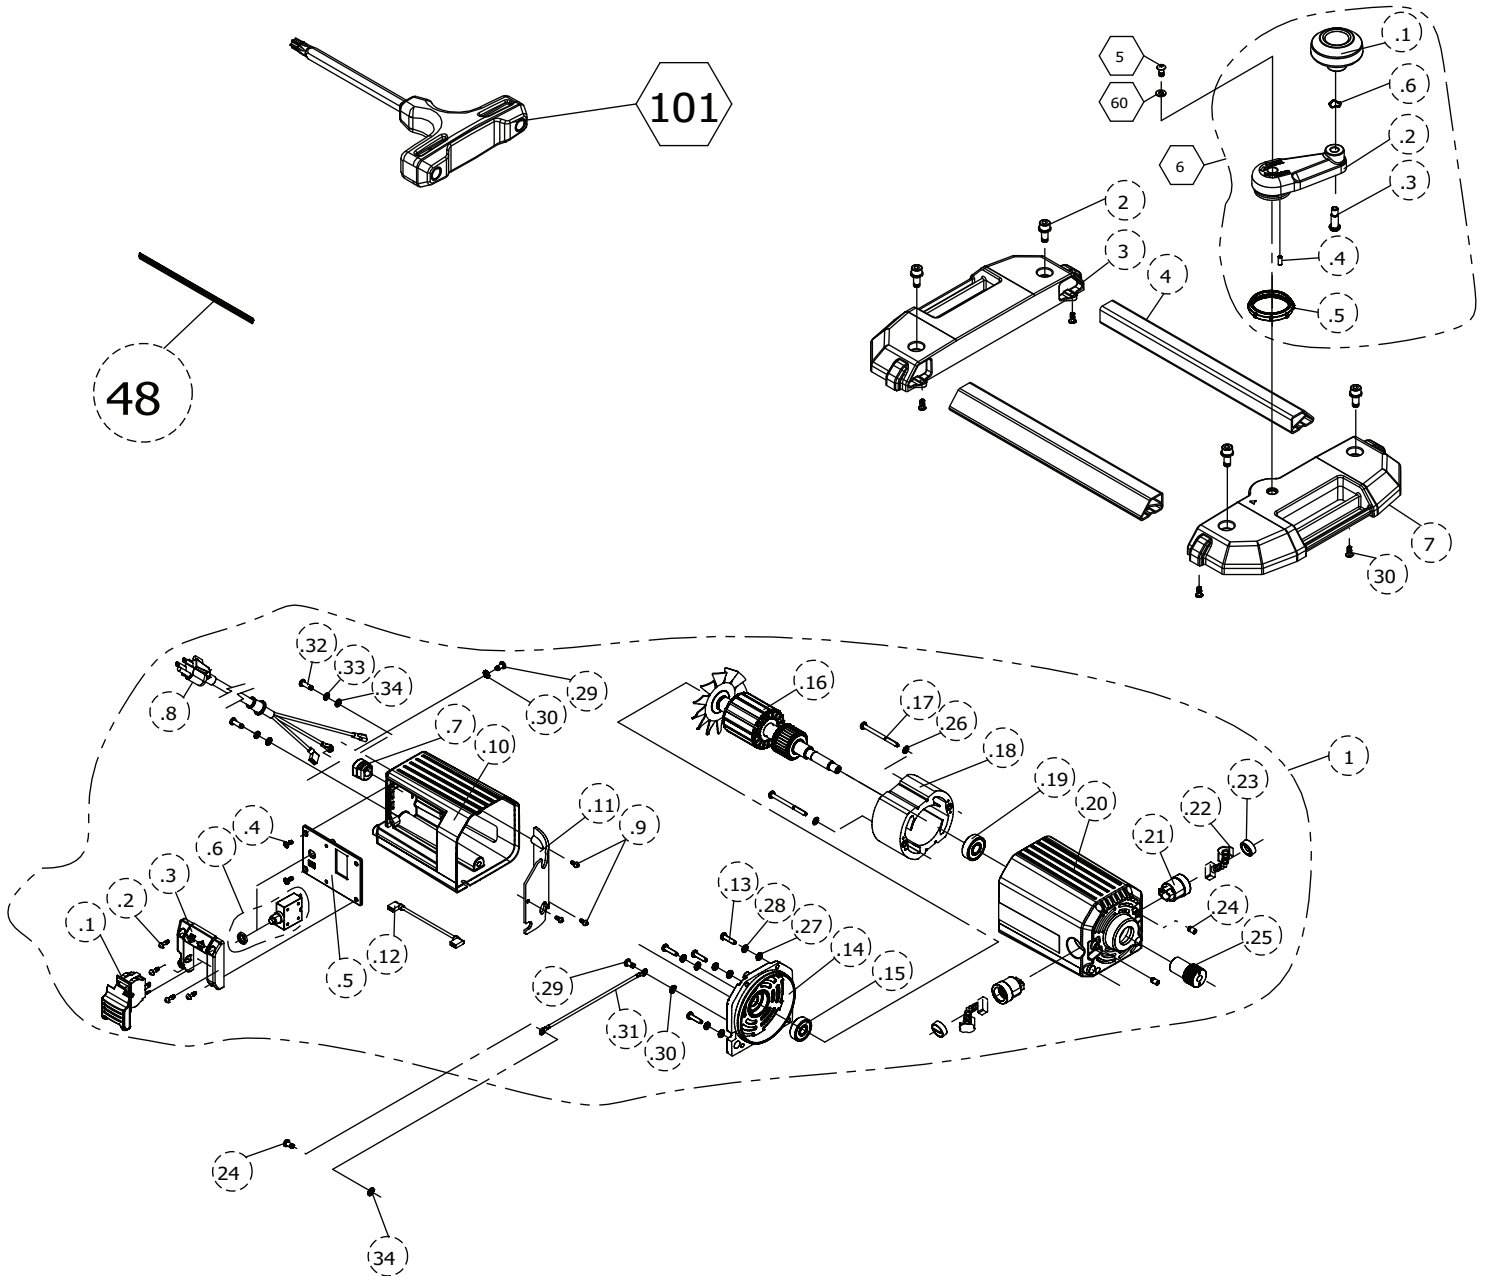

13" 3 BLADE THICKNESS PLANNER

P-19

PART #:DPEC007603

DATE: 05-24-2023

REVISED: N/A