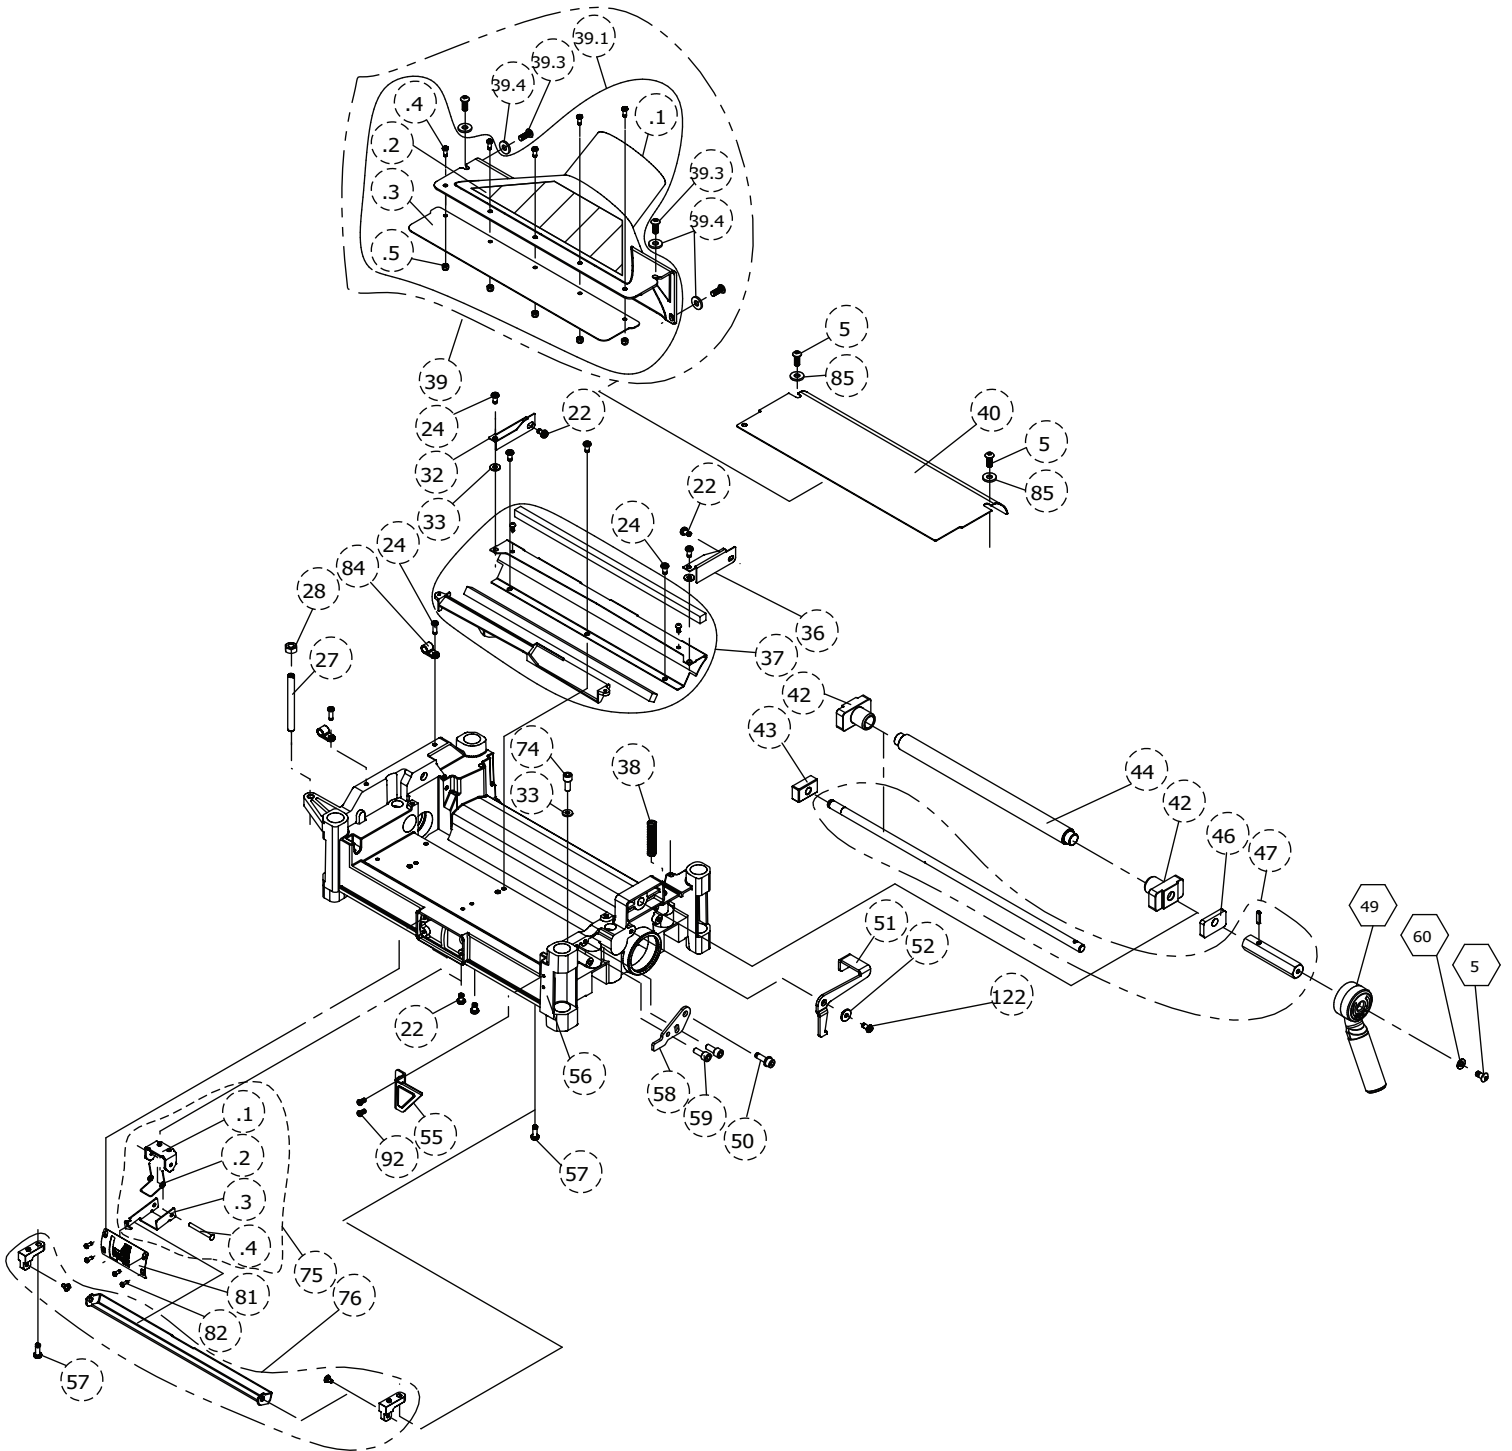

13" 3 BLADE THICKNESS PLANER

P-19

PART #:DPEC007603

DATE: DATE: 05-24-2023

REVISED: N/A