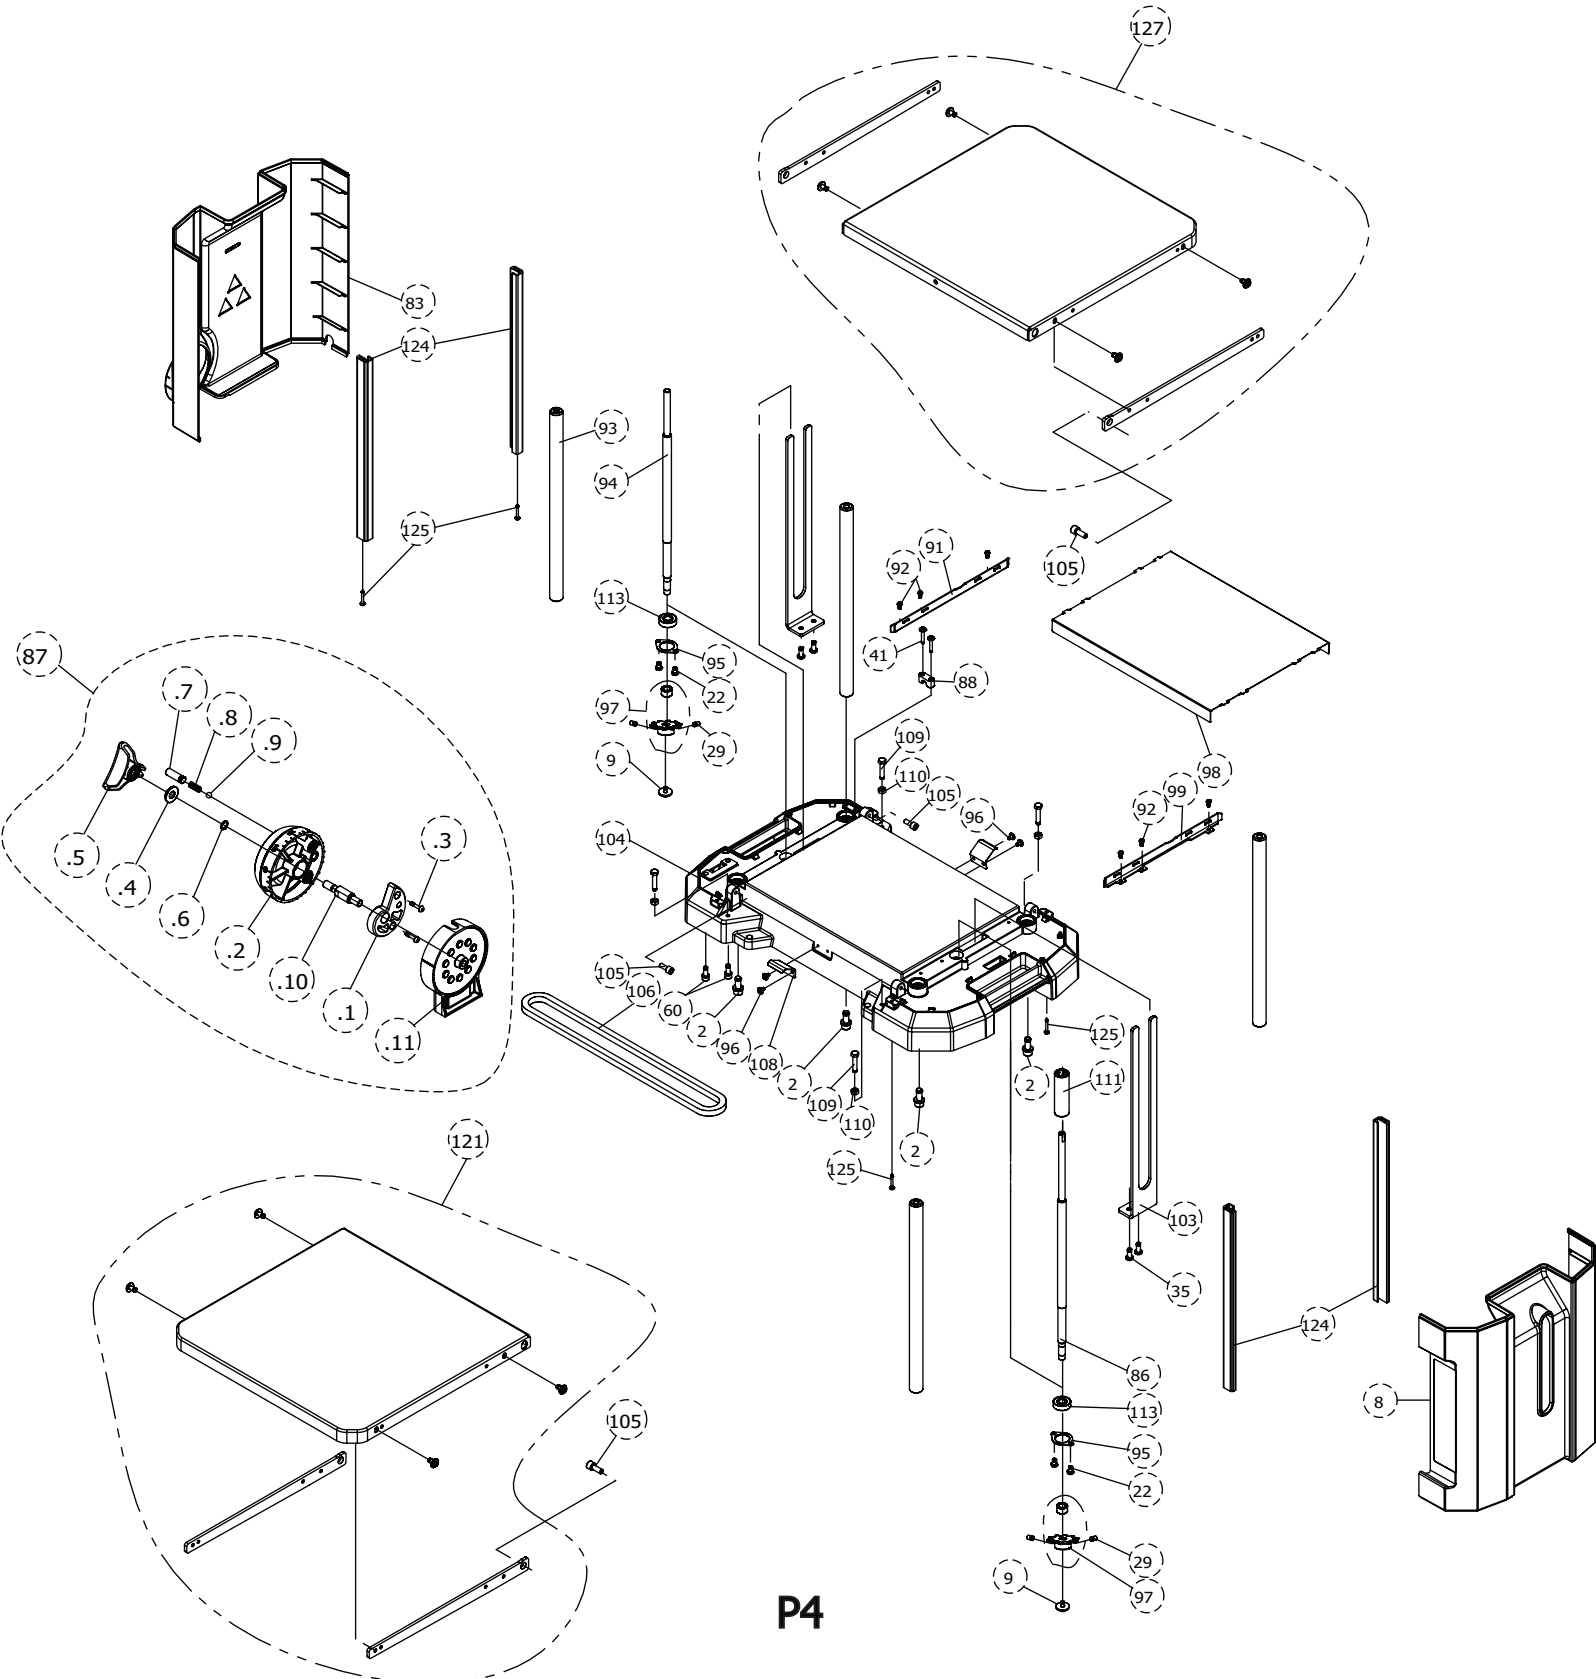

REPLACEMENT PARTS